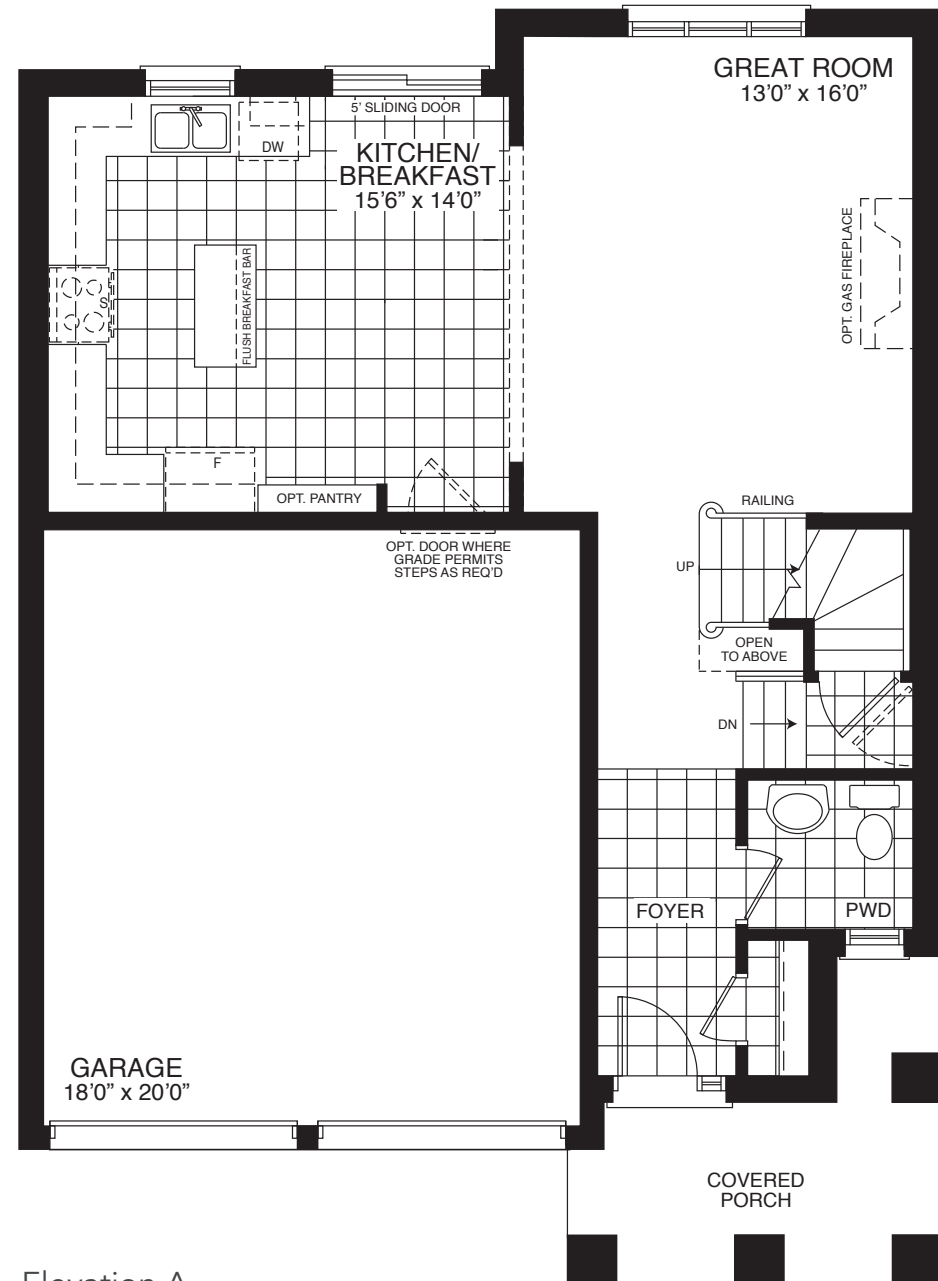

The Archie

Elevation A | 1,800 SQ. FT.

Elevation A

Elevation A
Ground Floor

Elevation A
Second Floor

Elevation A
Basement