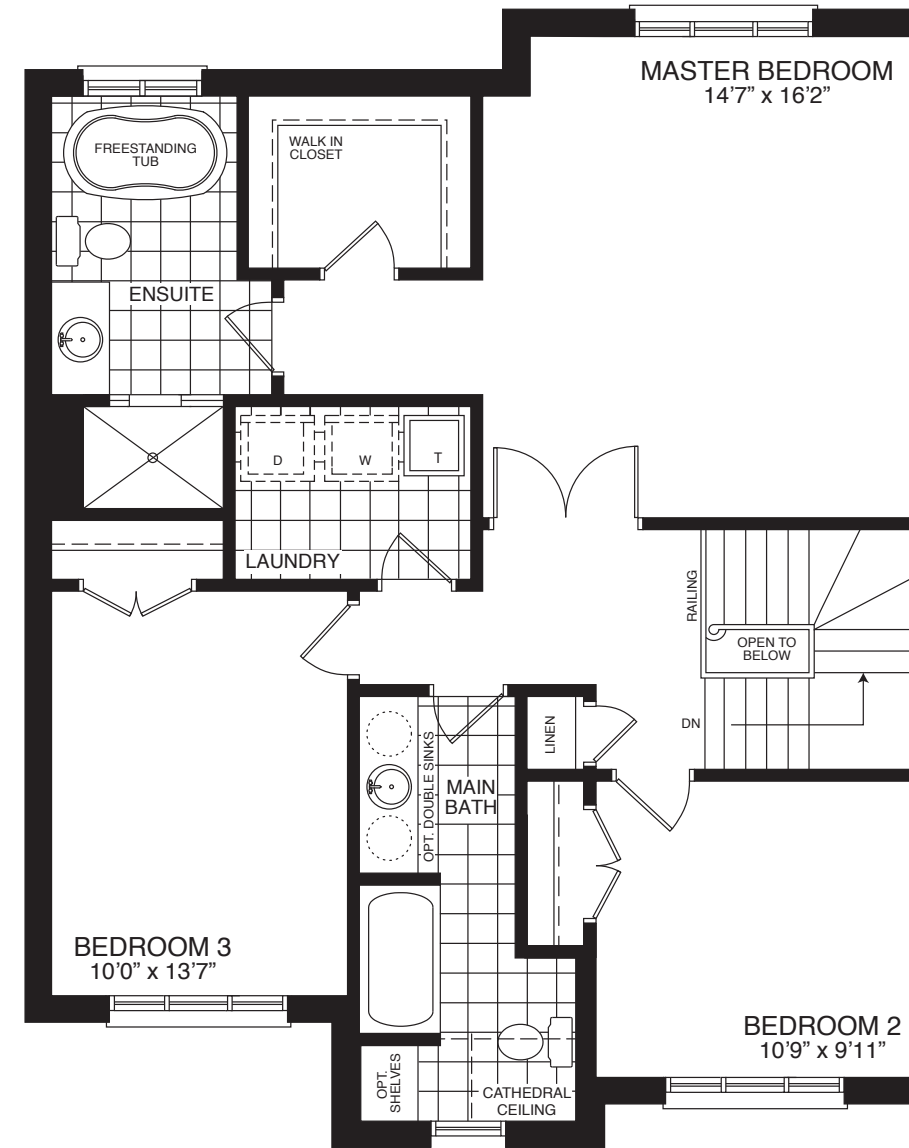

The Archie

Elevation A | 1,800 SQ. FT.

Elevation A

Elevation A
Ground Floor

Elevation A
Second Floor

Elevation A
Basement