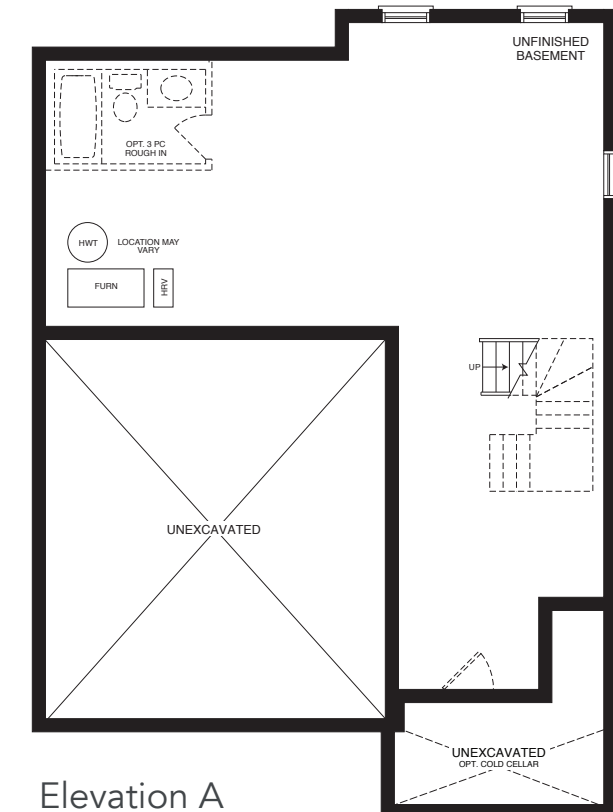

The Archie

Elevation A | 1,800 SQ. FT.

Elevation A

Elevation A
Ground Floor

Elevation A
Second Floor

Elevation A
Basement