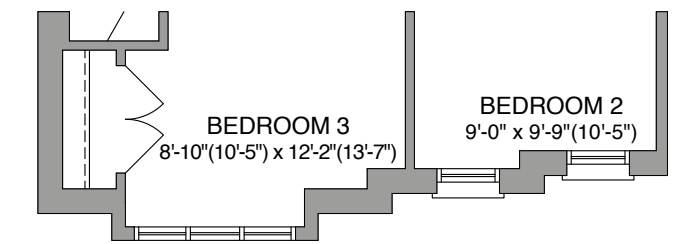

THE BLACK ASH

1574 SQ FT ~ELEV A
1586 SQ FT ~ELEV B

END

1574 SQ FT -ELEV A

1586 SQ FT -ELEV B

Prices, figures, illustrations, sizes, features and finishes are subject to change without notice. Renderings are Artist's Concept. Areas and dimensions are approximate and actual usable floor space may vary from the stated area. Furnace and hot water tank may be relocated without notice. Layout may be reverse of the unit purchased. E. & O. E. June 2019