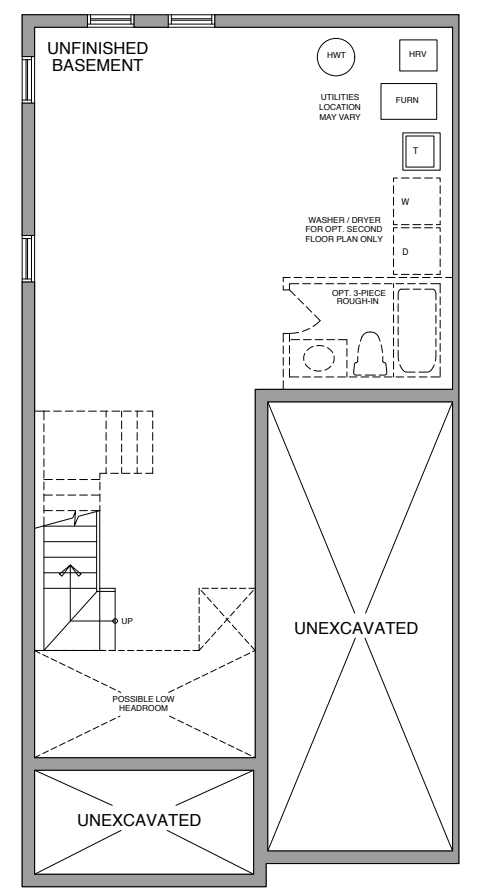

THE BLACK ASH

1574 SQ FT ~ELEV A
1586 SQ FT ~ELEV B

END

1574 SQ FT -ELEV A

1586 SQ FT -ELEV B

Prices, figures, illustrations, sizes, features and finishes are subject to change without notice. Renderings are Artist's Concept. Areas and dimensions are approximate and actual usable floor space may vary from the stated area. Furnace and hot water tank may be relocated without notice. Layout may be reverse of the unit purchased. E. & O. E. June 2019