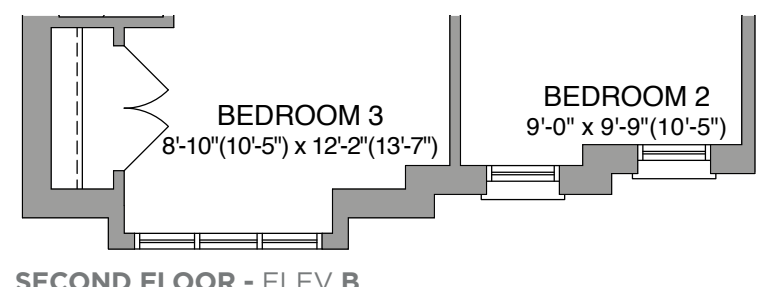

THE BLACK ASH

1574 SQ FT ~ELEV A
1586 SQ FT ~ELEV B

END

1574 SQ FT -ELEV A

1586 SQ FT -ELEV B

Prices, figures, illustrations, sizes, features and finishes are subject to change without notice. Renderings are Artist's Concept. Areas and dimensions are approximate and actual usable floor space may vary from the stated area. Furnace and hot water tank may be relocated without notice. Layout may be reverse of the unit purchased. E. & O. E. June 2019