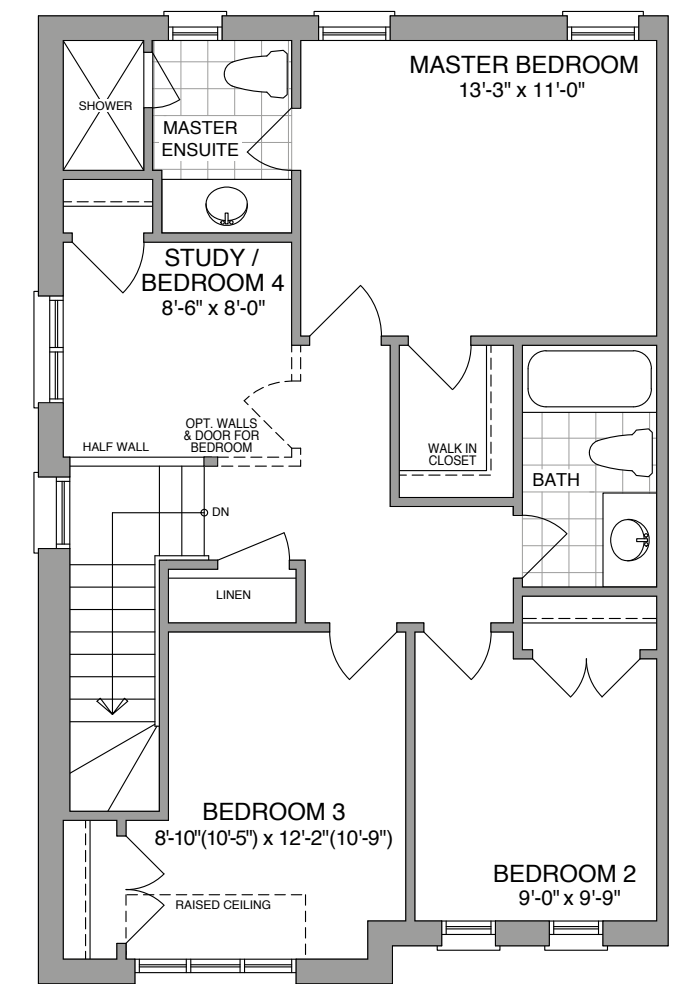

THE BLACK ASH

1574 SQ FT ~ELEV A
1586 SQ FT ~ELEV B

END

1574 SQ FT -ELEV A

1586 SQ FT -ELEV B

Prices, figures, illustrations, sizes, features and finishes are subject to change without notice. Renderings are Artist's Concept. Areas and dimensions are approximate and actual usable floor space may vary from the stated area. Furnace and hot water tank may be relocated without notice. Layout may be reverse of the unit purchased. E. & O. E. June 2019