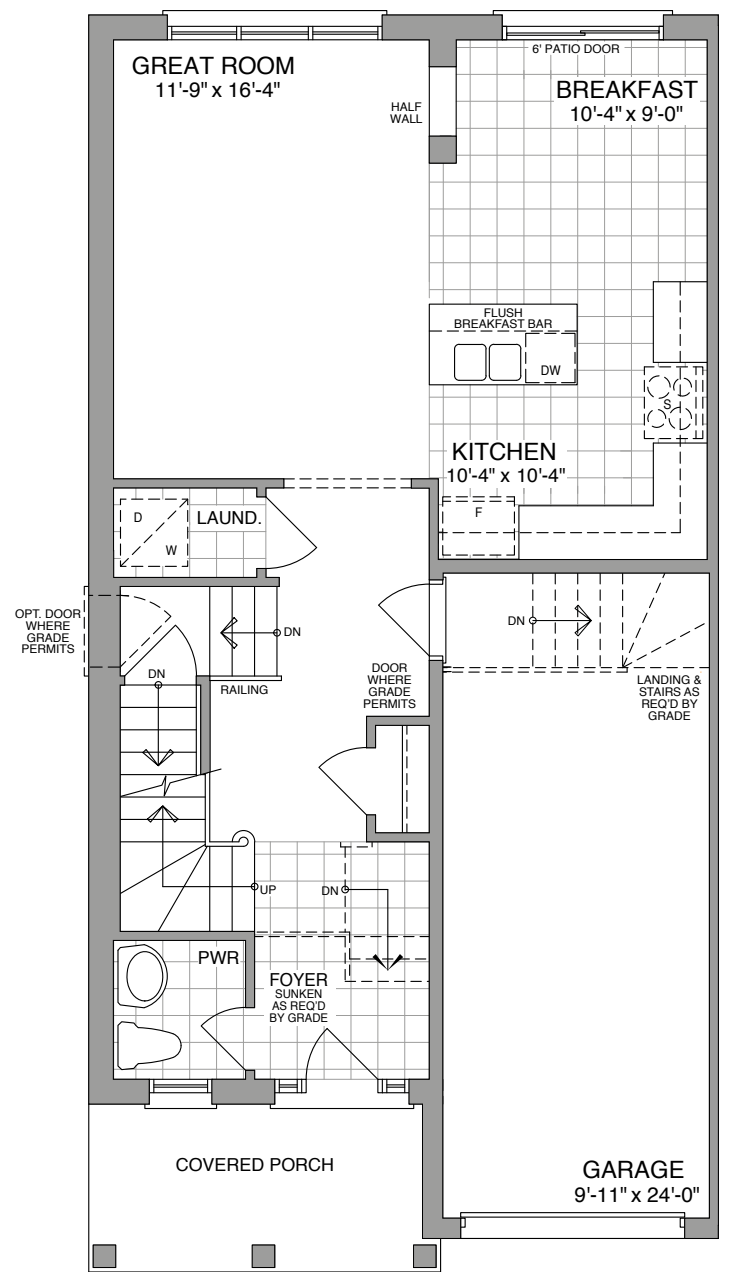

THE BLACK ASH

1574 SQ FT ~ELEV A
1586 SQ FT ~ELEV B

END

1574 SQ FT -ELEV A

1586 SQ FT -ELEV B

Prices, figures, illustrations, sizes, features and finishes are subject to change without notice. Renderings are Artist's Concept. Areas and dimensions are approximate and actual usable floor space may vary from the stated area. Furnace and hot water tank may be relocated without notice. Layout may be reverse of the unit purchased. E. & O. E. June 2019