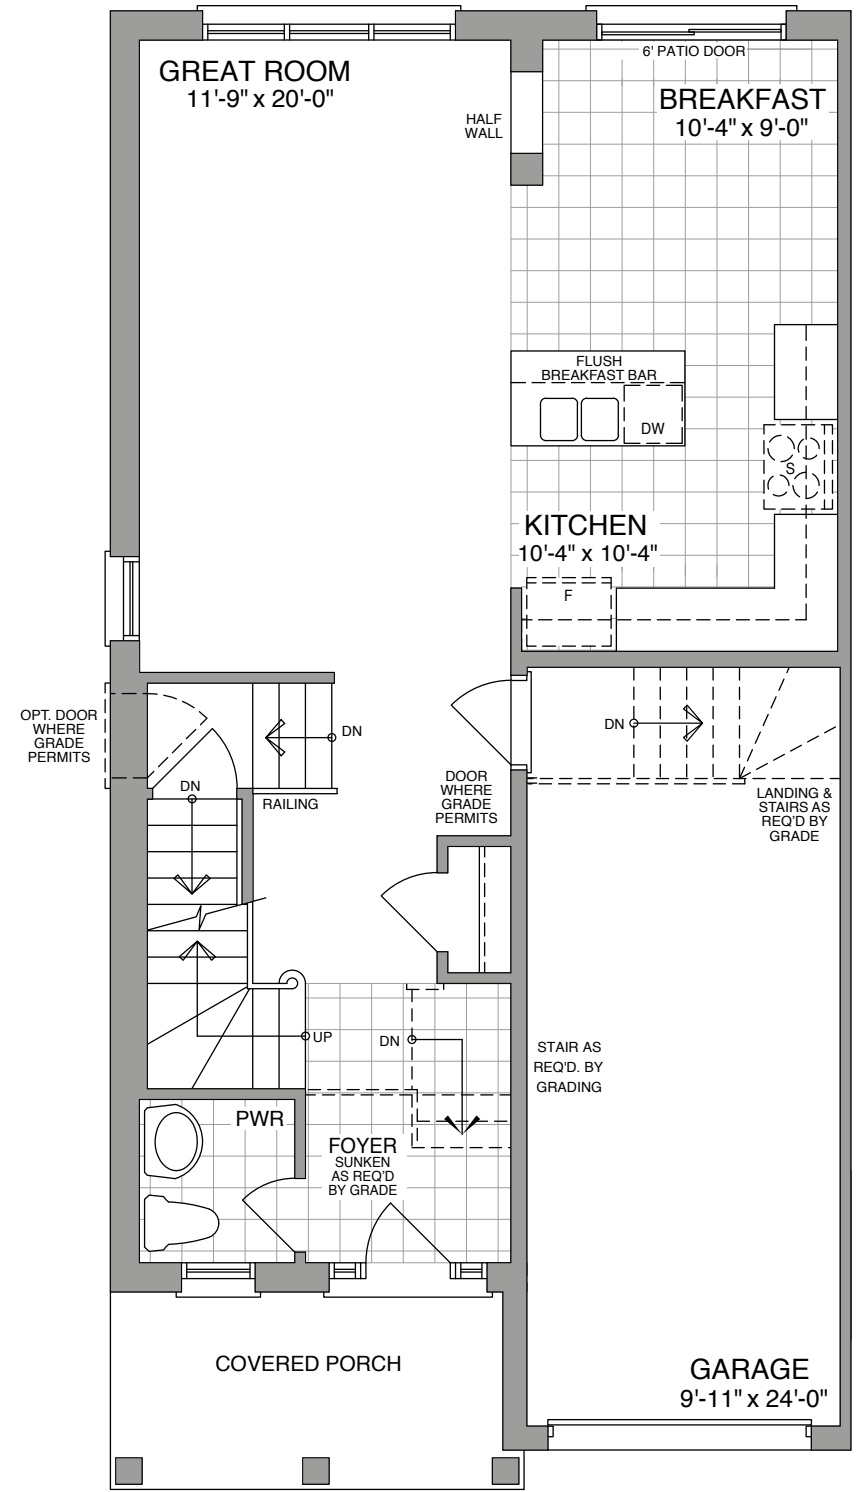

THE BLACK ASH

1574 SQ FT ~ELEV A
1586 SQ FT ~ELEV B

END

1574 SQ FT -ELEV A

1586 SQ FT -ELEV B

Prices, figures, illustrations, sizes, features and finishes are subject to change without notice. Renderings are Artist's Concept. Areas and dimensions are approximate and actual usable floor space may vary from the stated area. Furnace and hot water tank may be relocated without notice. Layout may be reverse of the unit purchased. E. & O. E. June 2019