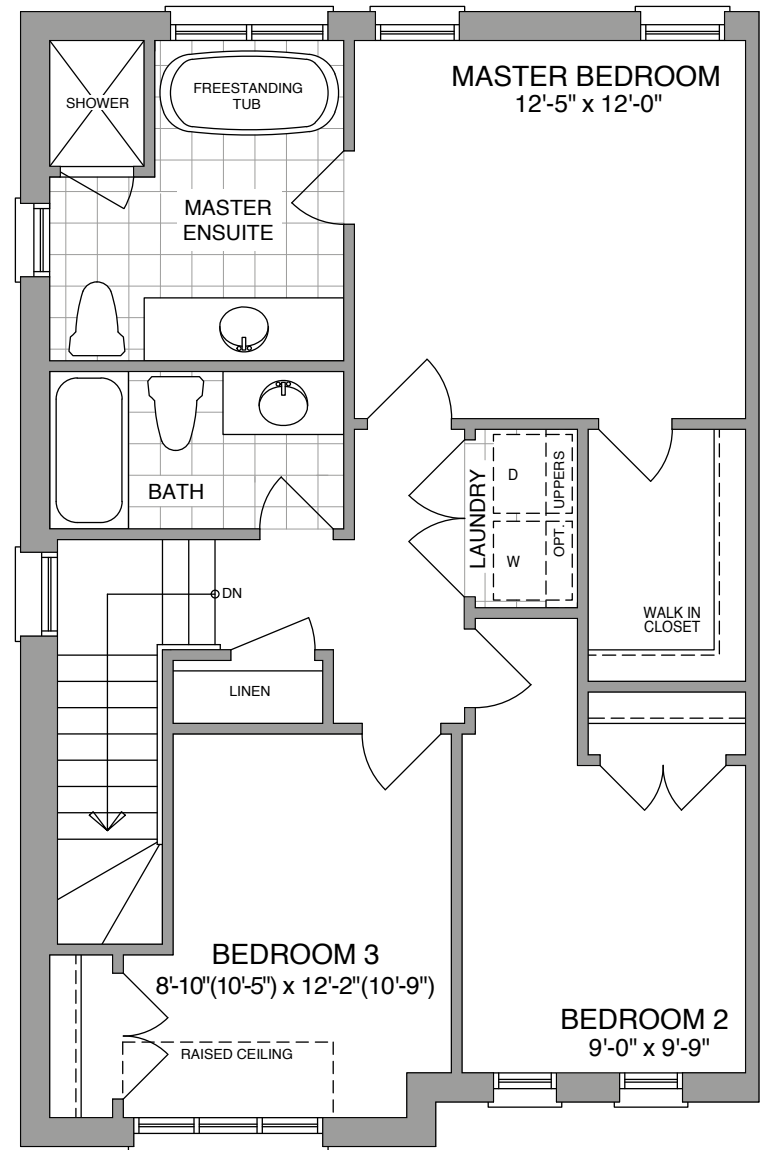

THE BLACK ASH

1574 SQ FT ~ELEV A
1586 SQ FT ~ELEV B

END

1574 SQ FT -ELEV A

1586 SQ FT -ELEV B

Prices, figures, illustrations, sizes, features and finishes are subject to change without notice. Renderings are Artist's Concept. Areas and dimensions are approximate and actual usable floor space may vary from the stated area. Furnace and hot water tank may be relocated without notice. Layout may be reverse of the unit purchased. E. & O. E. June 2019