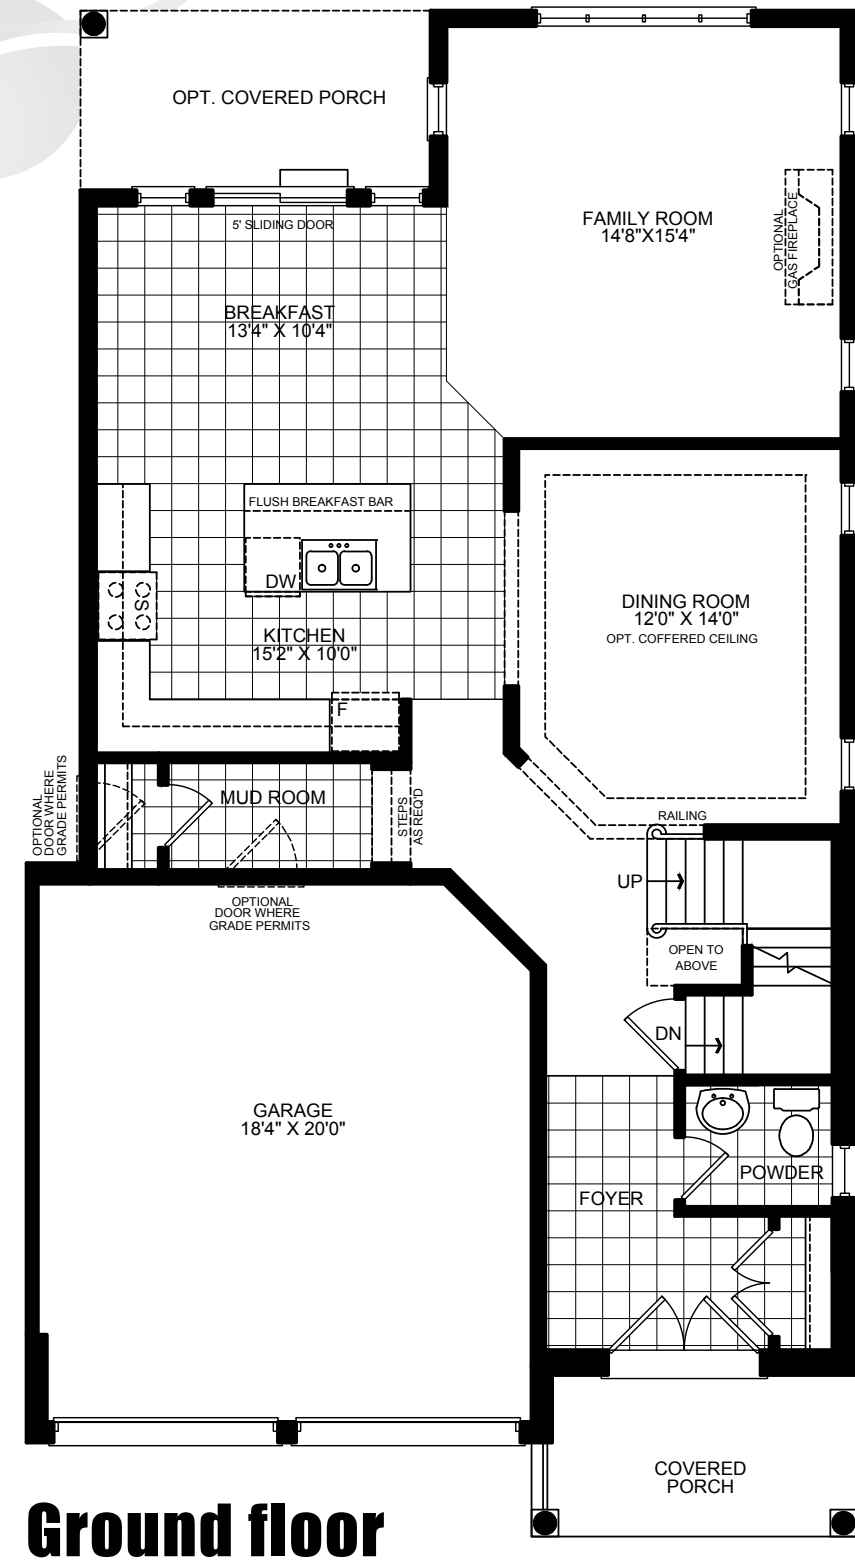

The Newcastle

2,440 sq. ft. Elev A and 2,470 sq. ft. Elev B

All floor plans & renderings are artist's concept only. Size of rooms & square footage shown are approximate, subject to change and may not be drawn to scale. Above floor plans apply to elev. A of this model type. E & O.E.

37 ft