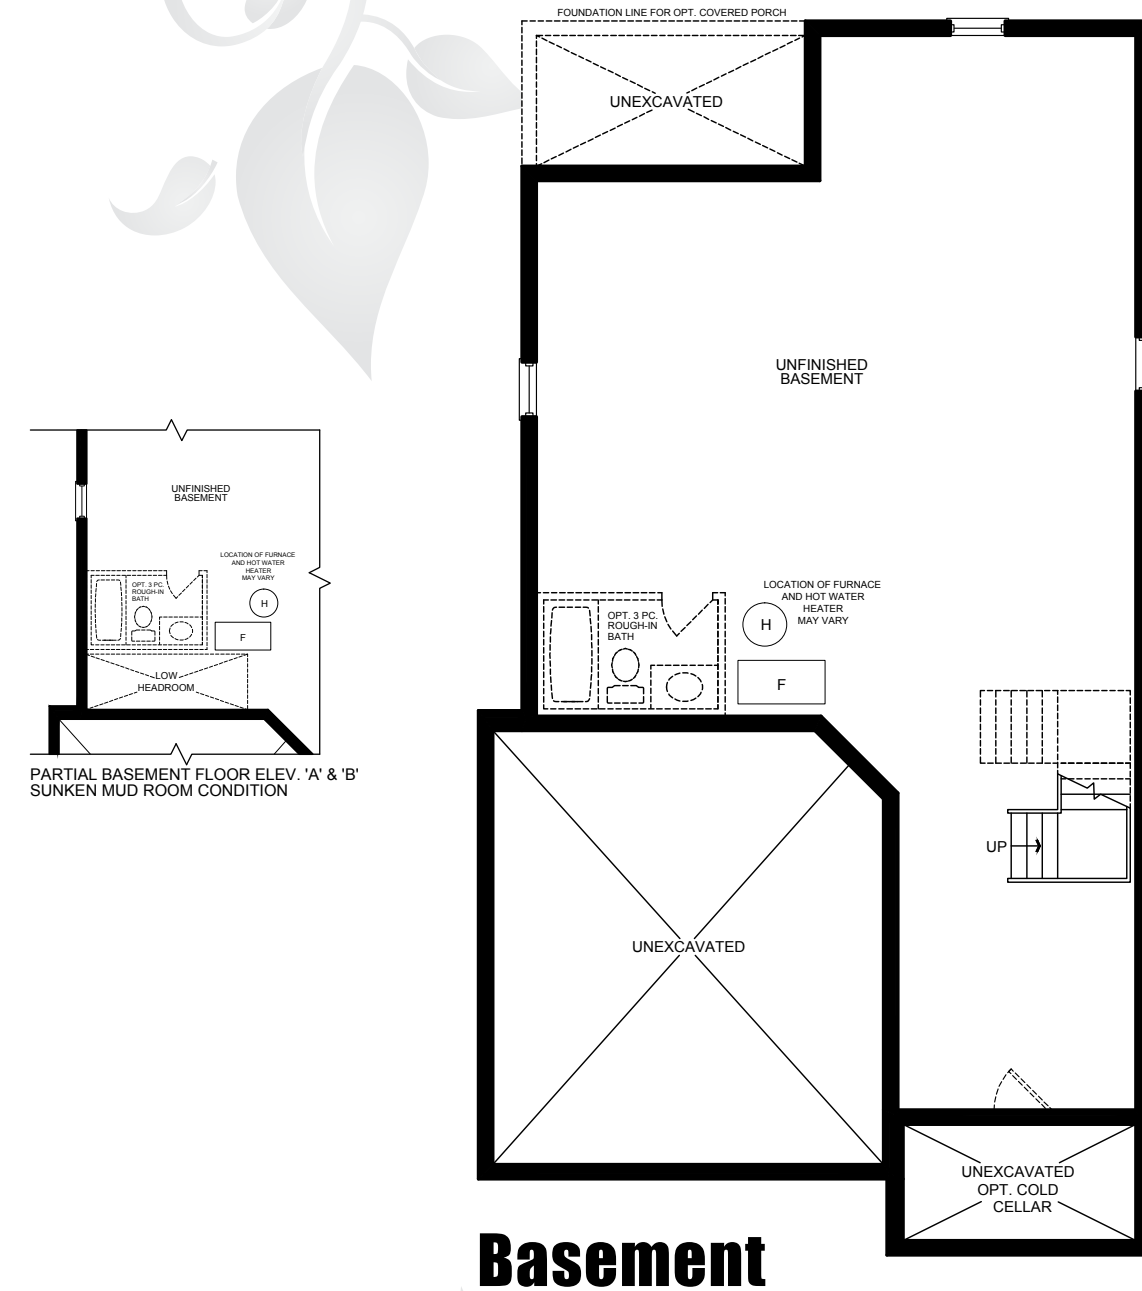

The Newcastle

2,440 sq. ft. Elev A and 2,470 sq. ft. Elev B

All floor plans & renderings are artist's concept only. Size of rooms & square footage shown are approximate, subject to change and may not be drawn to scale. Above floor plans apply to elev. A of this model type. E & O.E.

37 ft