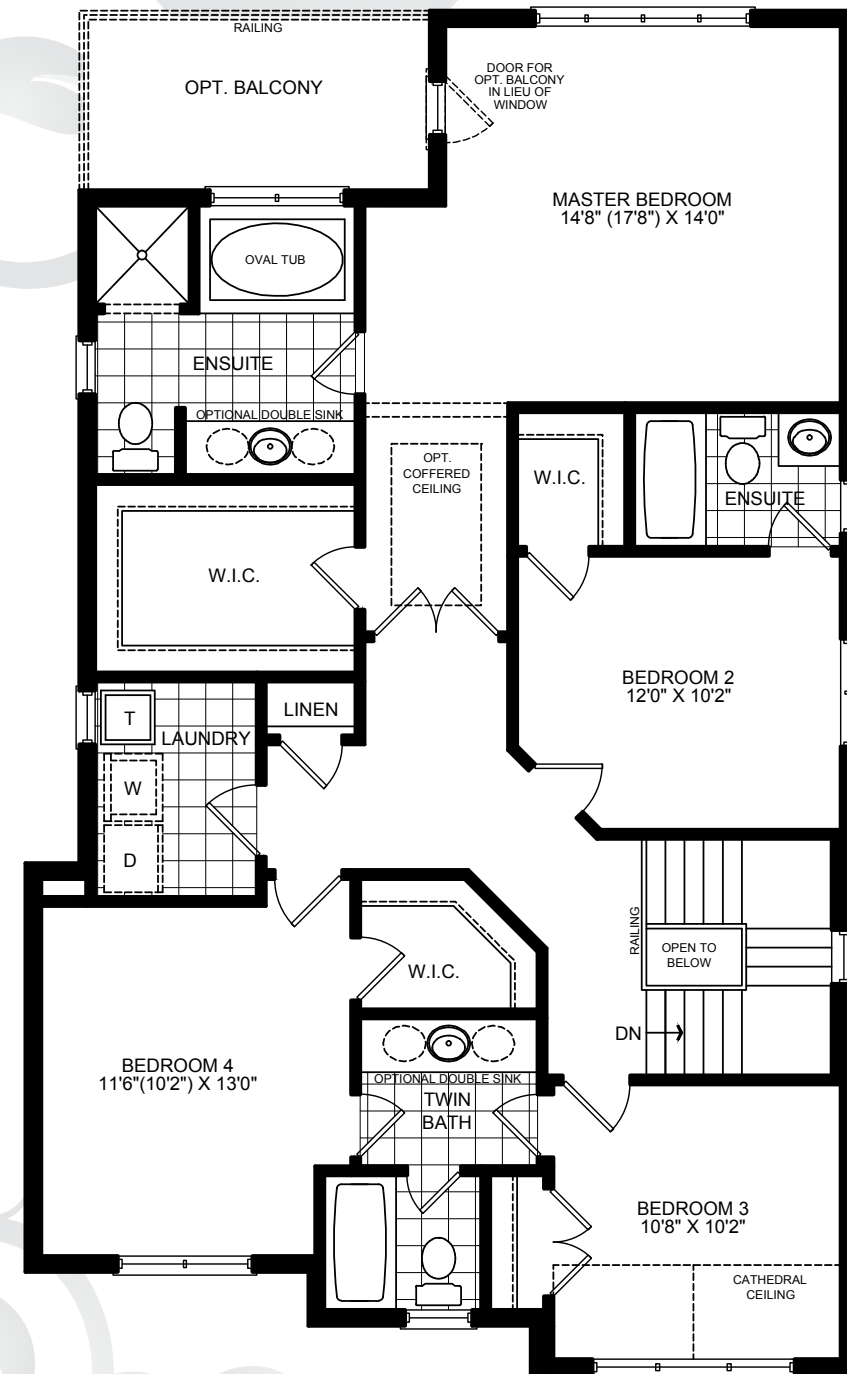

The Newcastle

2,440 sq. ft. Elev A and 2,470 sq. ft. Elev B

All floor plans & renderings are artist's concept only. Size of rooms & square footage shown are approximate, subject to change and may not be drawn to scale. Above floor plans apply to elev. A of this model type. E & O.E.

37 ft