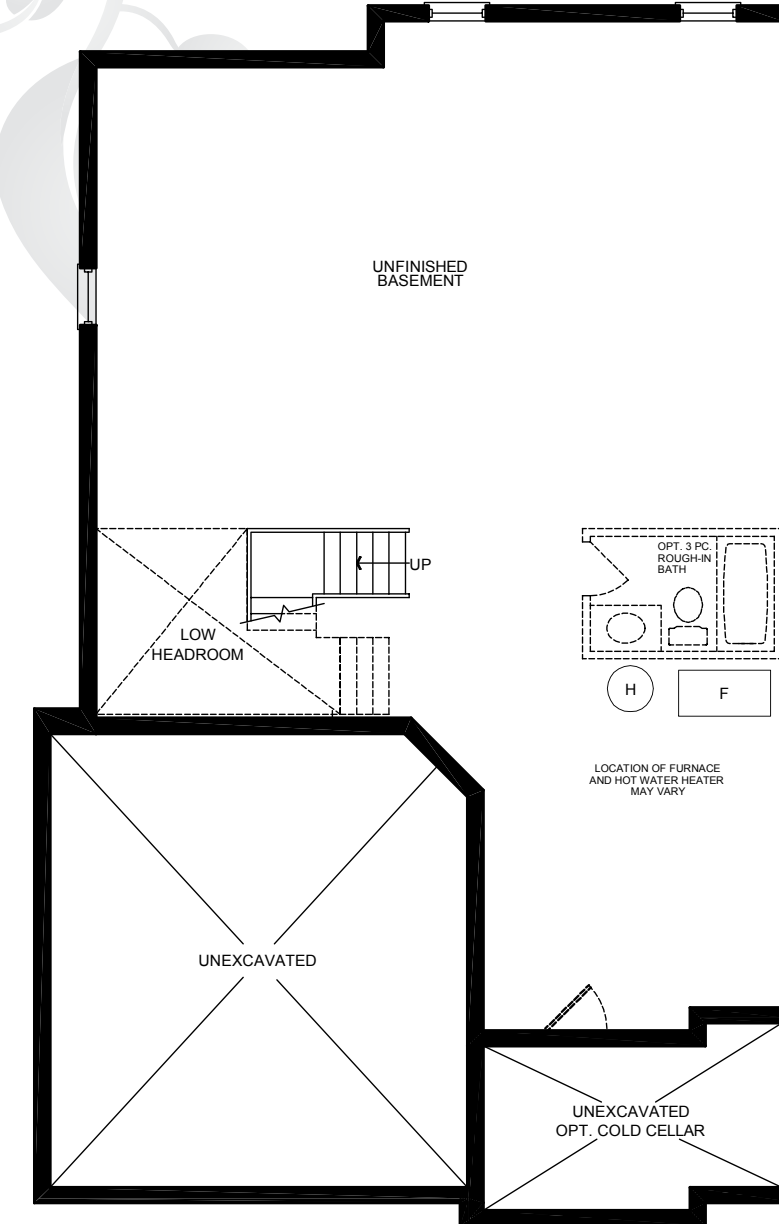

The Imperial

2,575 sq. ft. Elev A and 2,585 sq. ft. Elev B

Ground floor

Second floor

Basement

The **Imperial** 2,575 sq. ft.

The **Imperial** 2,585 sq. ft.

All floor plans & renderings are artist's concept only. Size of rooms & square footage shown are approximate, subject to change and may not be drawn to scale. Above floor plans apply to elev. A of this model type. E & O.E.

40 ft