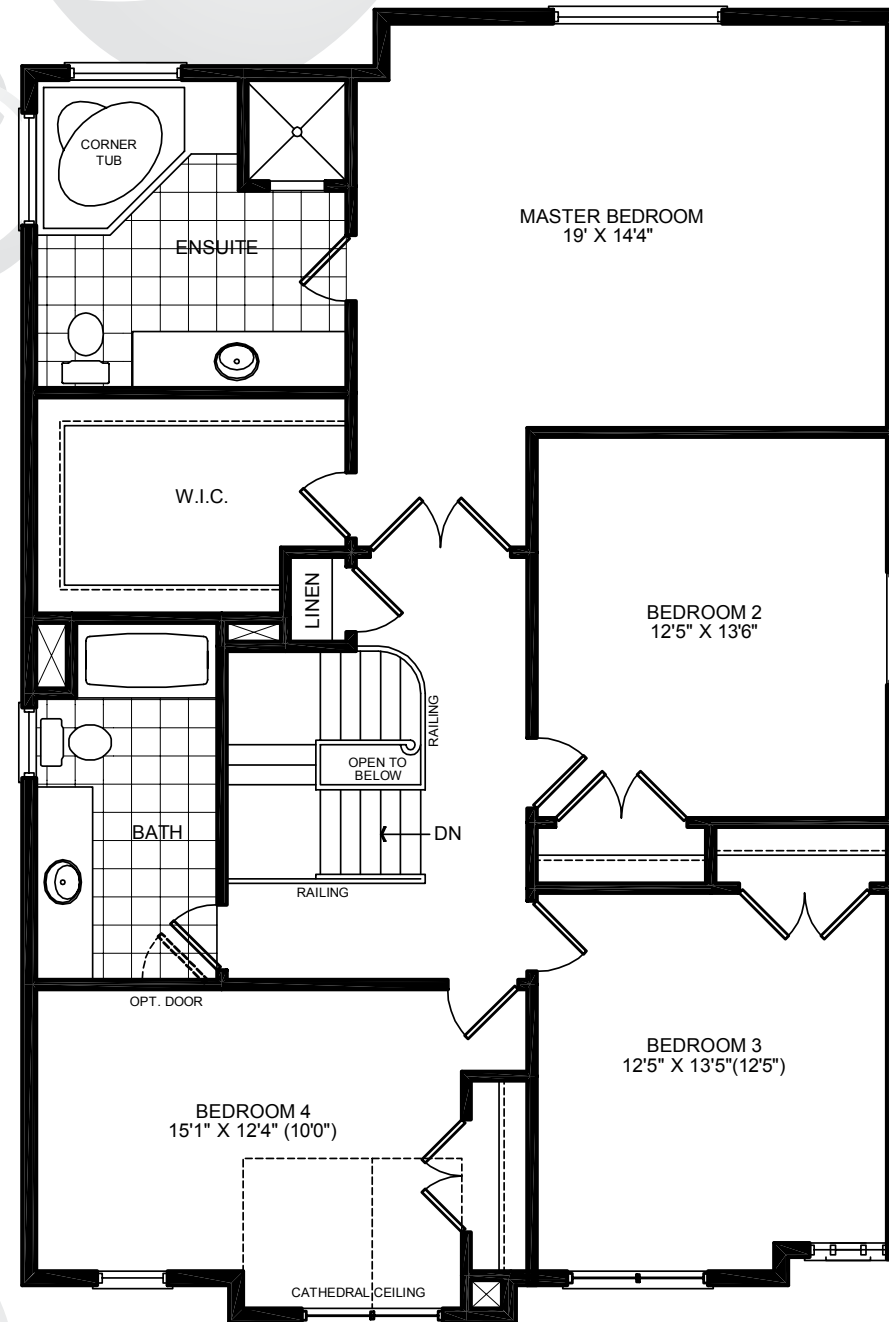

The Imperial

2,575 sq. ft. Elev A and 2,585 sq. ft. Elev B

Ground floor

Second floor

Basement

The **Imperial** 2,575 sq. ft.

The **Imperial** 2,585 sq. ft.

All floor plans & renderings are artist's concept only. Size of rooms & square footage shown are approximate, subject to change and may not be drawn to scale. Above floor plans apply to elev. A of this model type. E & O.E.

40 ft