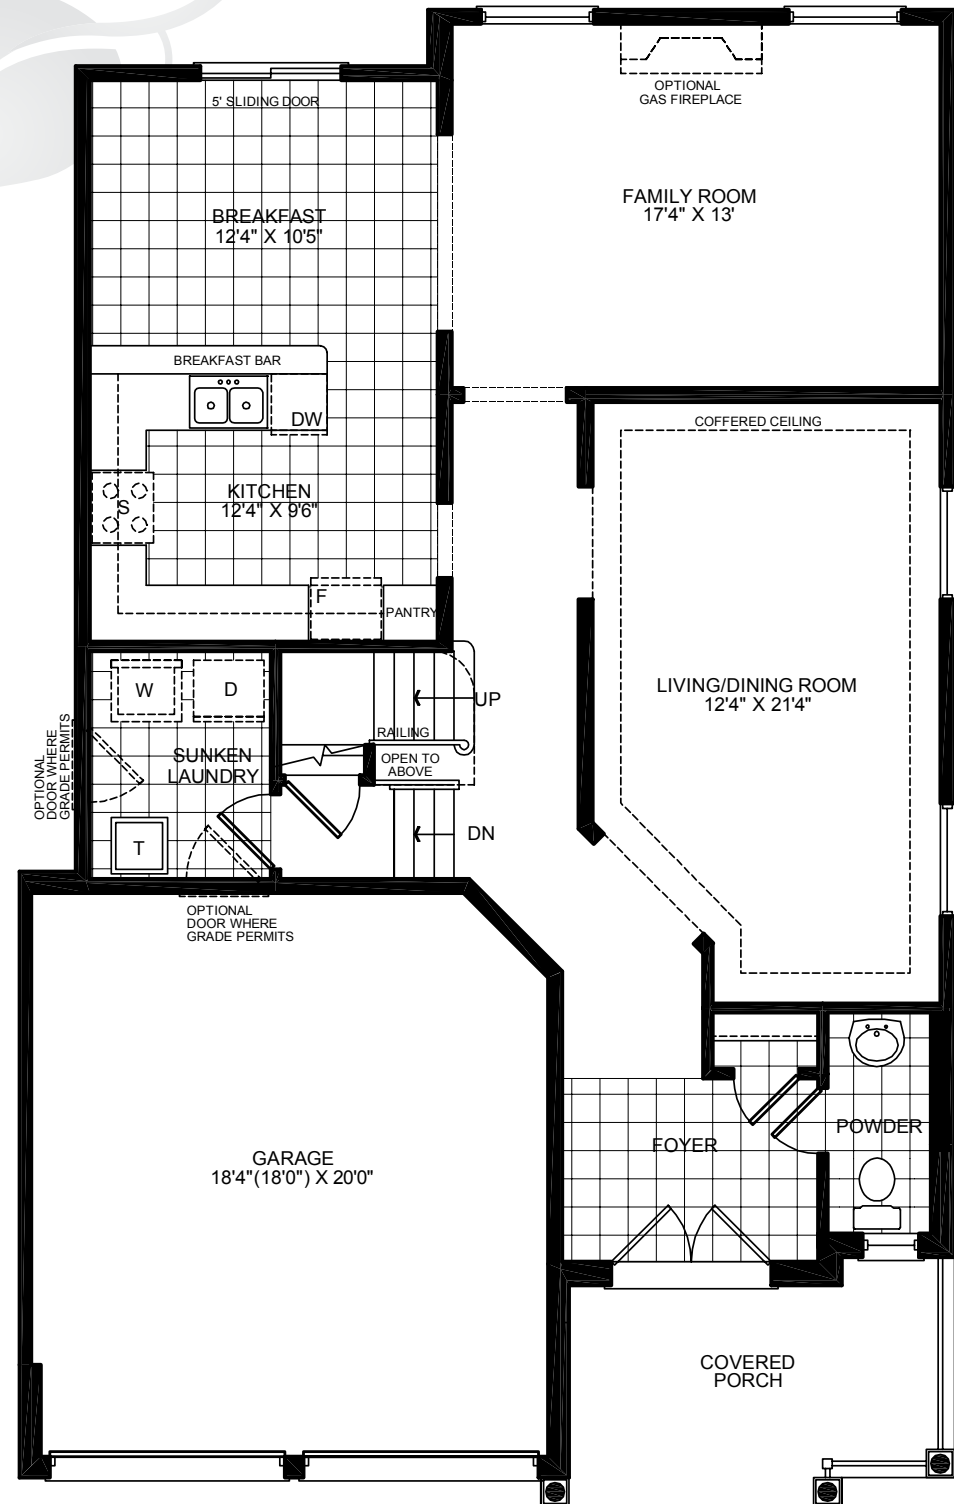

The Imperial

2,575 sq. ft. Elev A and 2,585 sq. ft. Elev B

Ground floor

Second floor

Basement

The **Imperial** 2,575 sq. ft.

The **Imperial** 2,585 sq. ft.

All floor plans & renderings are artist's concept only. Size of rooms & square footage shown are approximate, subject to change and may not be drawn to scale. Above floor plans apply to elev. A of this model type. E & O.E.

40 ft