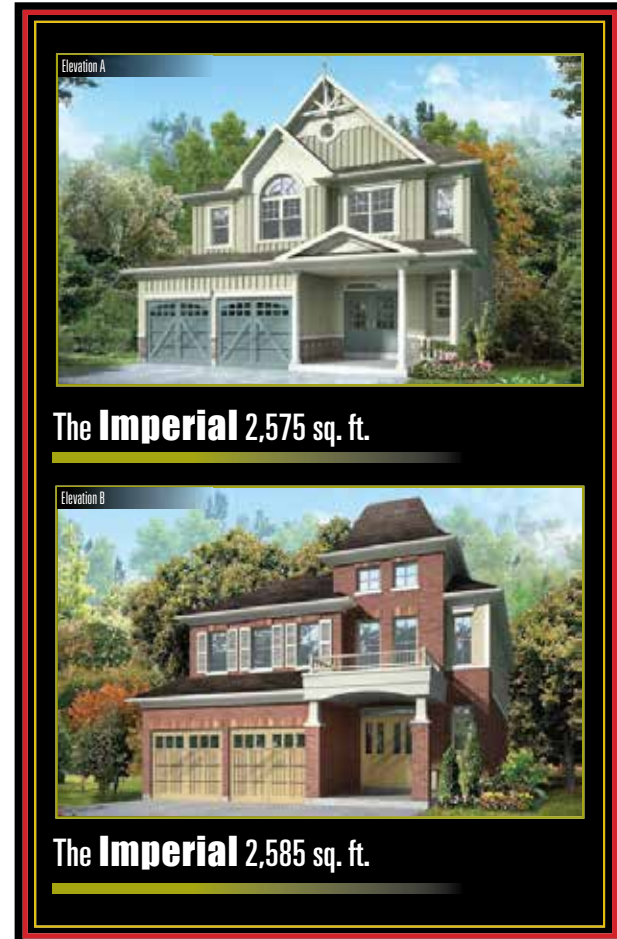

The Imperial

2,575 sq. ft. Elev A and 2,585 sq. ft. Elev B

Ground floor

Second floor

Basement

The **Imperial** 2,575 sq. ft.

The **Imperial** 2,585 sq. ft.

All floor plans & renderings are artist's concept only. Size of rooms & square footage shown are approximate, subject to change and may not be drawn to scale. Above floor plans apply to elev. A of this model type. E & O.E.

40 ft