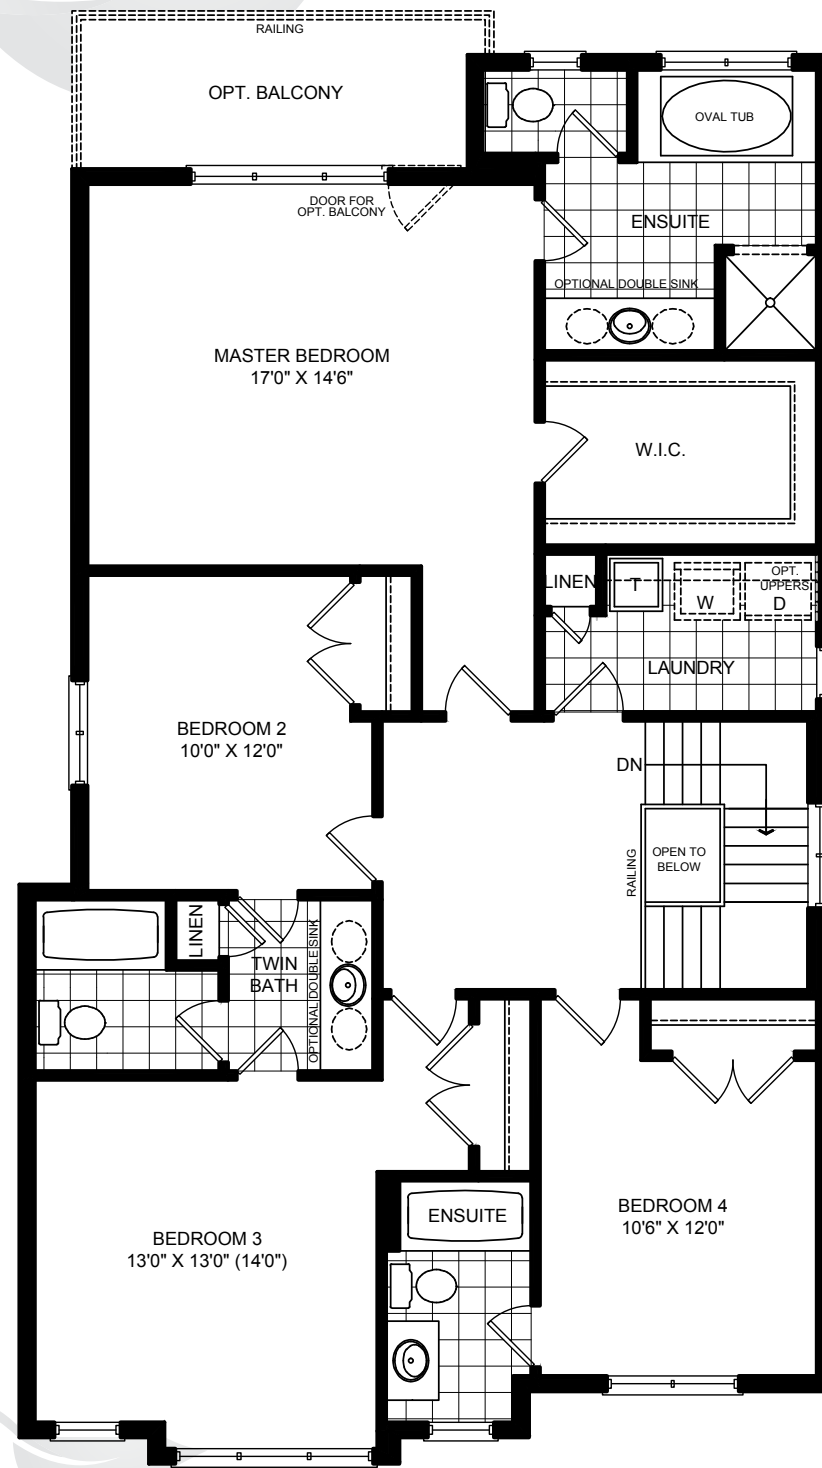

The Hampton

2,550 sq. ft. Elev A and 2,545 sq. ft. Elev B

Ground floor

Second floor

Basement

37 ft

The Hampton 2,550 sq. ft.

The Hampton 2,545 sq. ft.

All floor plans & renderings are artist's concept only. Size of rooms & square footage shown are approximate, subject to change and may not be drawn to scale. Above floor plans apply to elev. A of this model type. E & O.E.