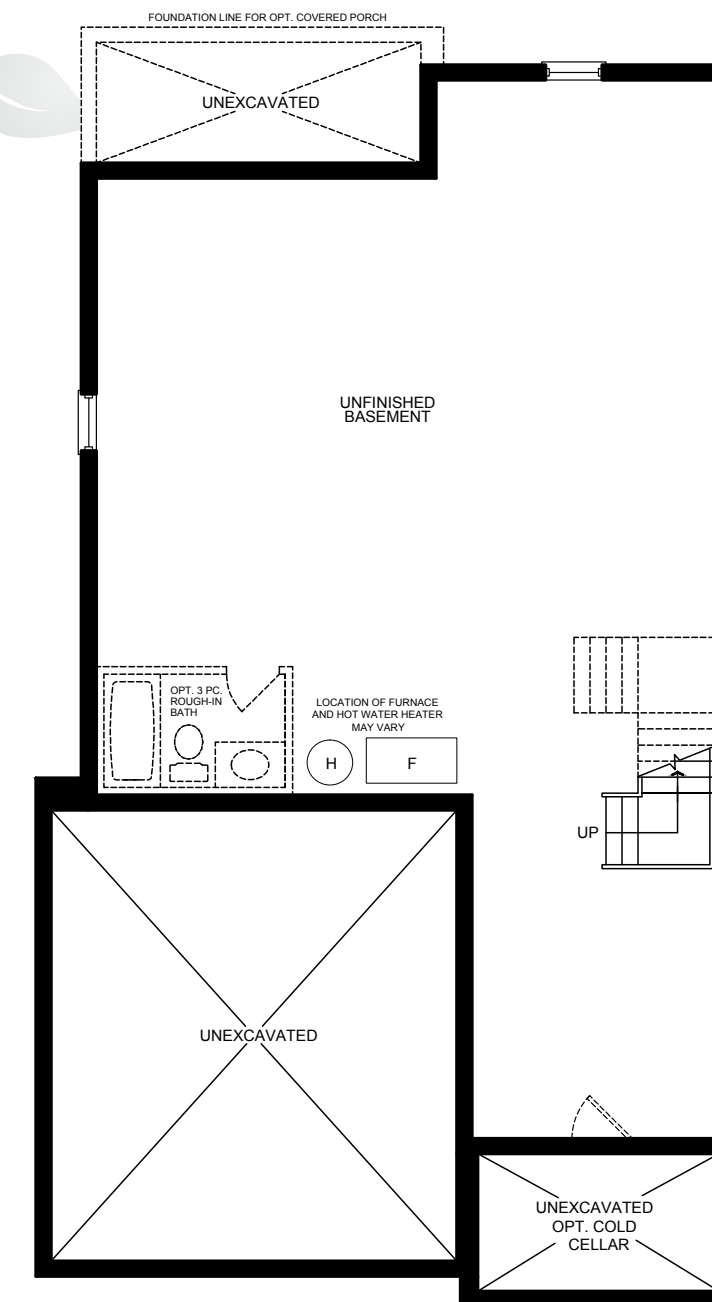

The Hampton

2,550 sq. ft. Elev A and 2,545 sq. ft. Elev B

Ground floor

Second floor

Basement

37 ft

The Hampton 2,550 sq. ft.

The Hampton 2,545 sq. ft.

All floor plans & renderings are artist's concept only. Size of rooms & square footage shown are approximate, subject to change and may not be drawn to scale. Above floor plans apply to elev. A of this model type. E & O.E.