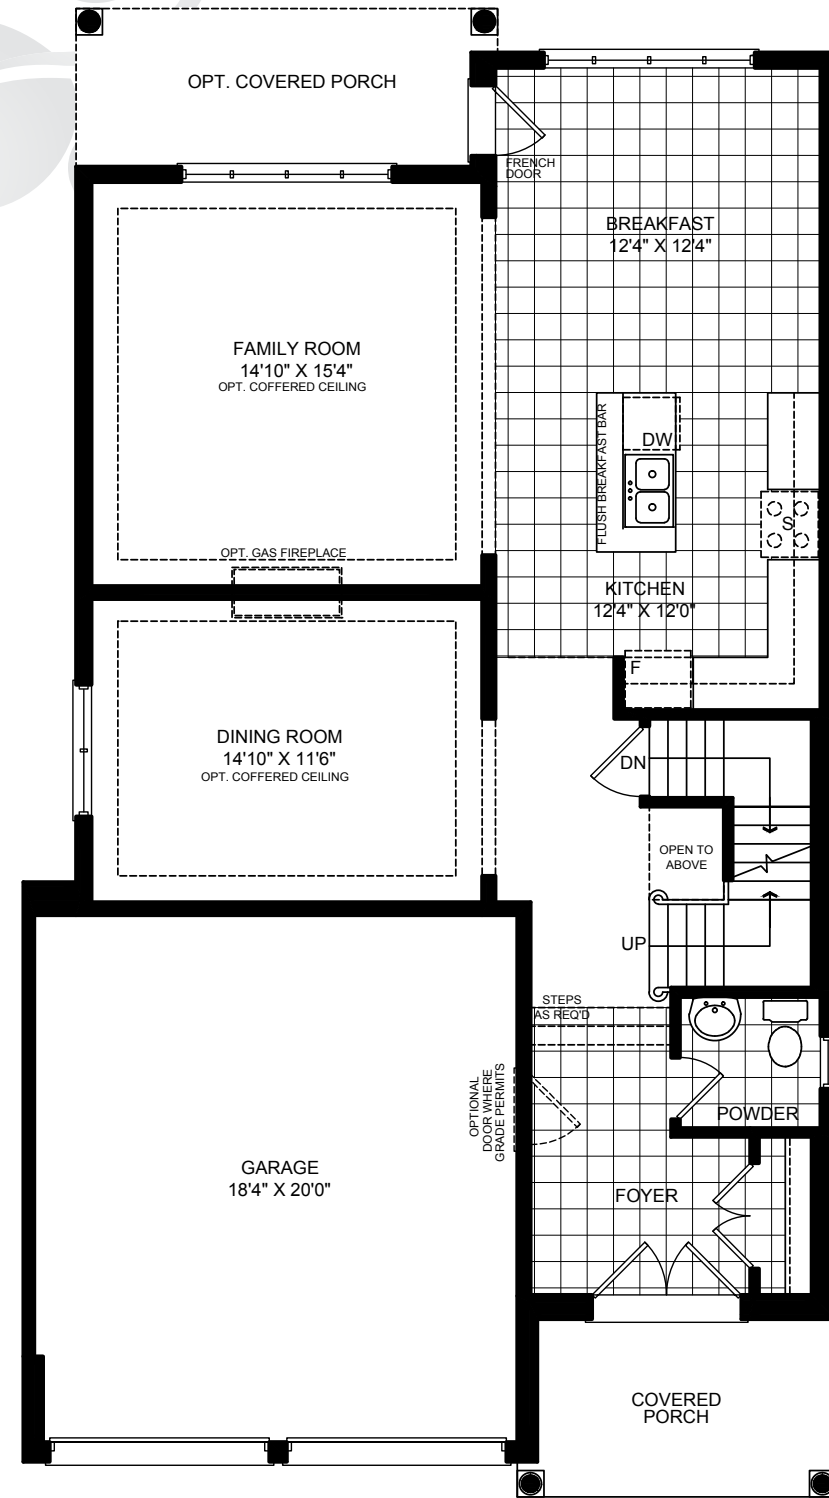

The Hampton

2,550 sq. ft. Elev A and 2,545 sq. ft. Elev B

Ground floor

Second floor

Basement

37 ft

The Hampton 2,550 sq. ft.

The Hampton 2,545 sq. ft.

All floor plans & renderings are artist's concept only. Size of rooms & square footage shown are approximate, subject to change and may not be drawn to scale. Above floor plans apply to elev. A of this model type. E & O.E.