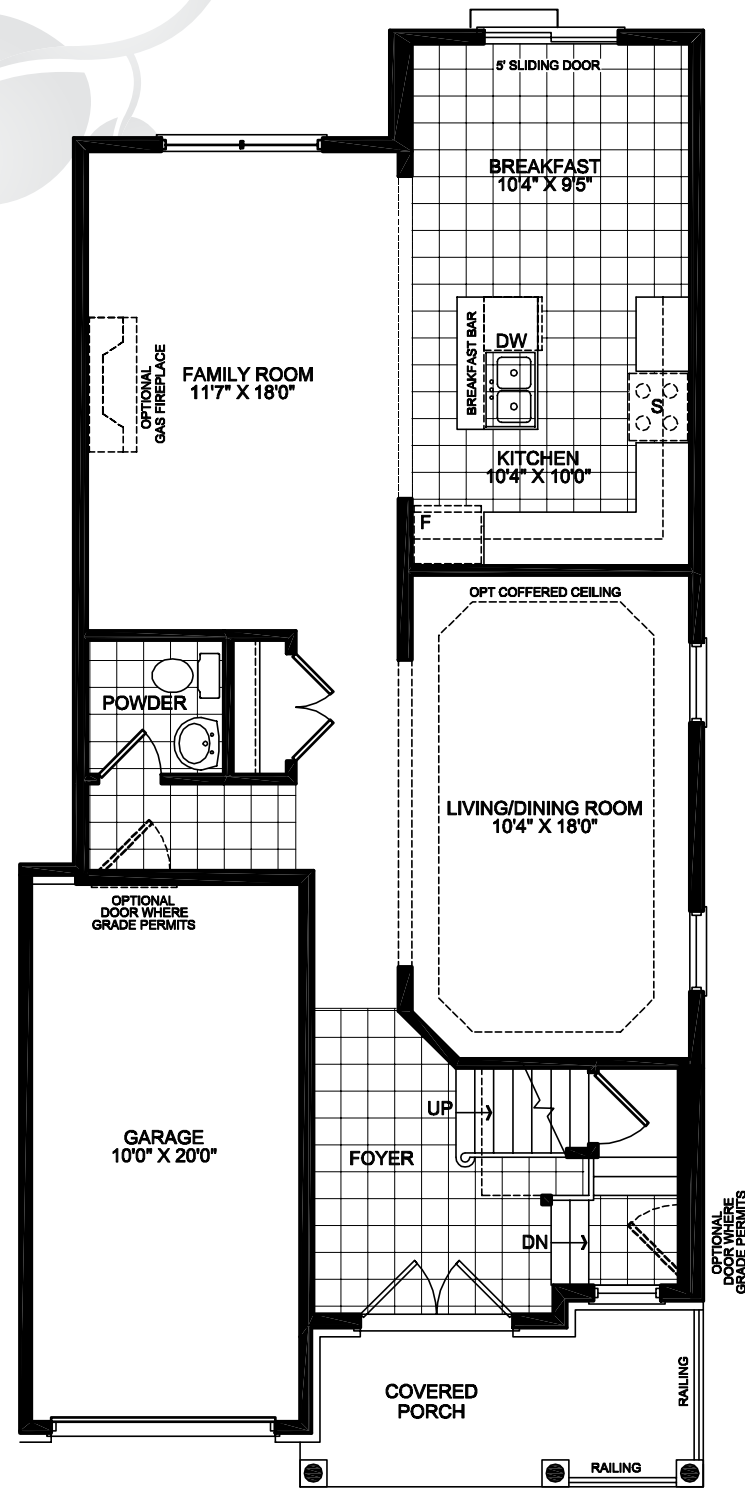

The Darlington

2,030 sq. ft. Elev A and B

Ground floor

Second floor

Basement

The Darlington 2,030 sq.ft.

The Darlington 2,030 sq.ft.

All floor plans & renderings are artist's concept only. Size of rooms & square footage shown are approximate, subject to change and may not be drawn to scale. Above floor plans apply to elev. A of this model type. E & O.E.

Semi-link