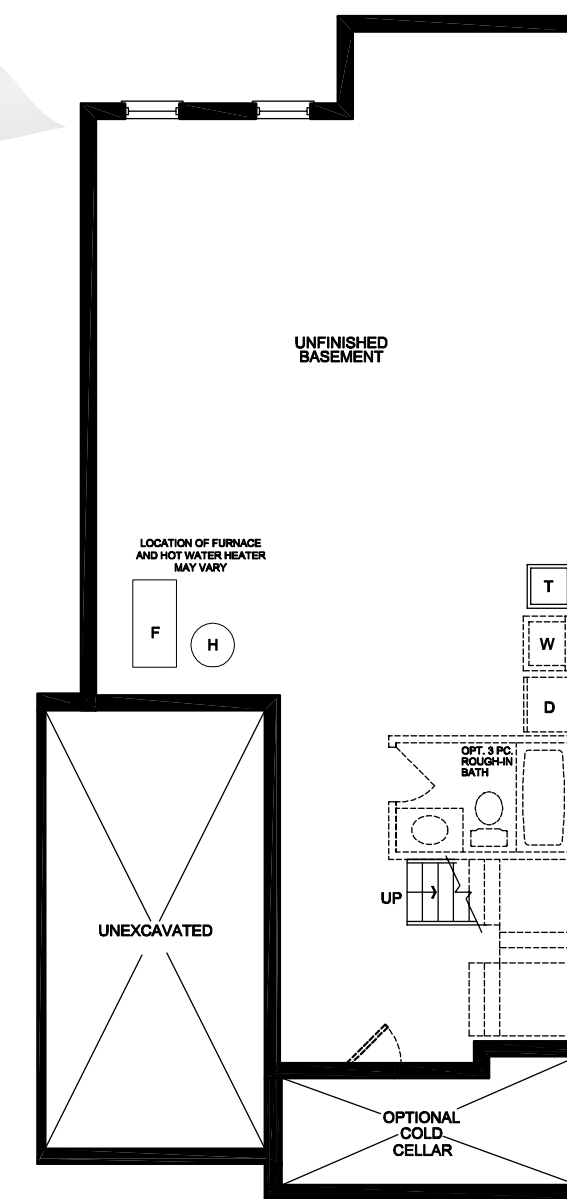

The Darlington

2,030 sq. ft. Elev A and B

Ground floor

Second floor

Basement

The Darlington 2,030 sq.ft.

The Darlington 2,030 sq.ft.

All floor plans & renderings are artist's concept only. Size of rooms & square footage shown are approximate, subject to change and may not be drawn to scale. Above floor plans apply to elev. A of this model type. E & O.E.

Semi-link