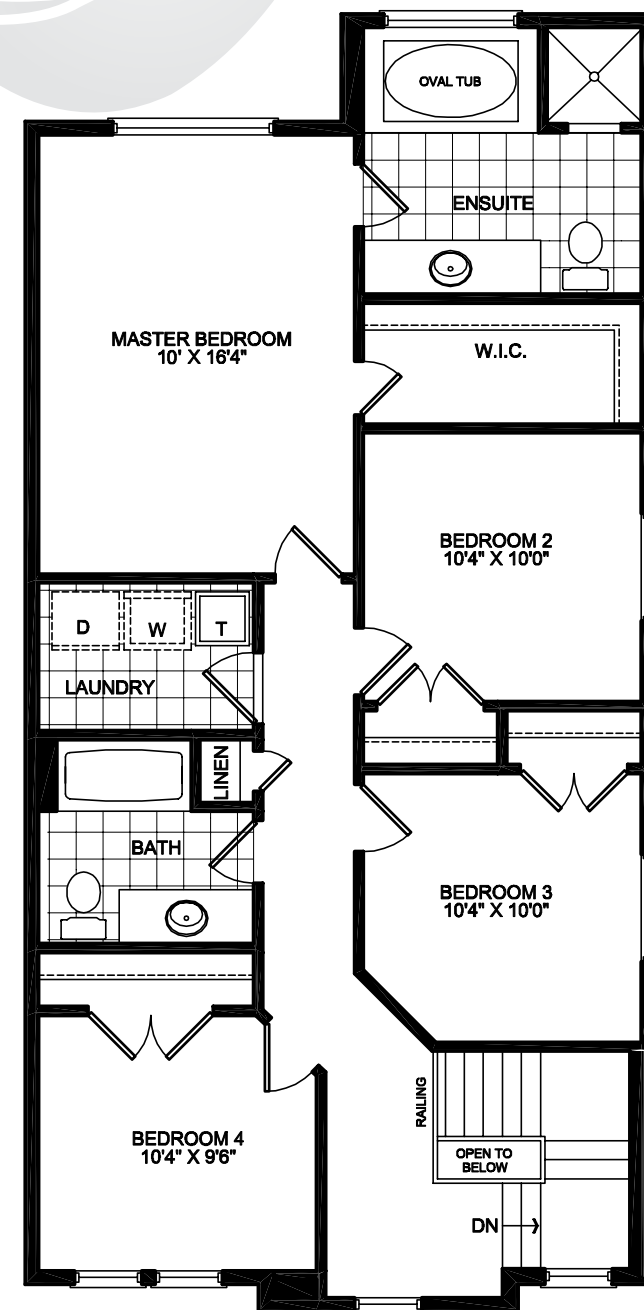

The Darlington

2,030 sq. ft. Elev A and B

Ground floor

Second floor

Basement

The Darlington 2,030 sq.ft.

The Darlington 2,030 sq.ft.

All floor plans & renderings are artist's concept only. Size of rooms & square footage shown are approximate, subject to change and may not be drawn to scale. Above floor plans apply to elev. A of this model type. E & O.E.

Semi-link