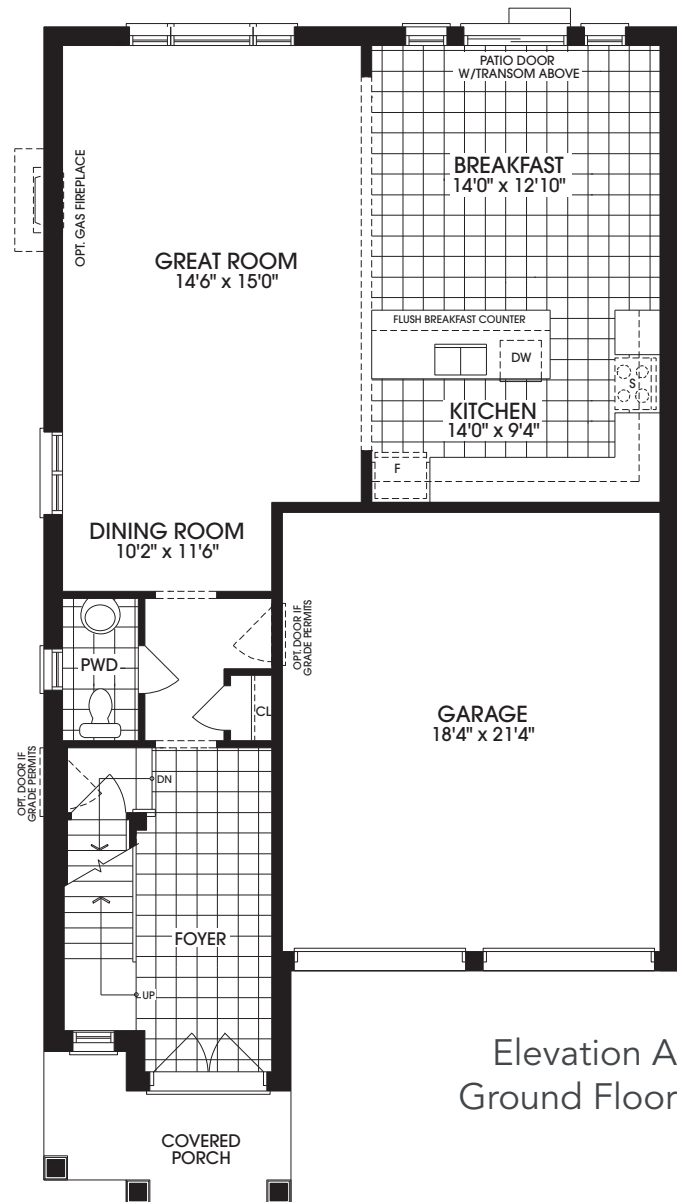

The Arthur

Elevation A | 2,520 SQ. FT. • Elevation B | 2,510 SQ. FT.

Elevation A

Elevation B

Elevation A
Ground Floor

Elevation A
Second Floor

Opt. Elevation A
Second Floor
with 5 Bedroom

Basement
Elevation A

Elevation B
Ground Floor

Elevation B
Second Floor

Opt. Elevation B
Second Floor
with 5 Bedroom

Basement
Elevation B