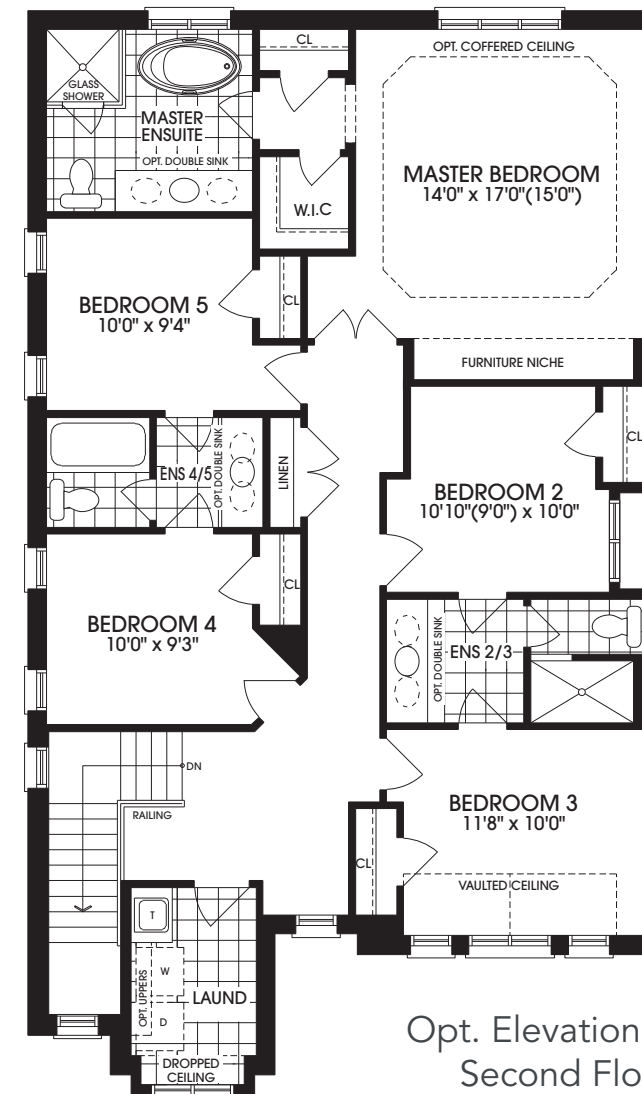

The Arthur

Elevation A | 2,520 SQ. FT. • Elevation B | 2,510 SQ. FT.

Elevation A

Elevation B

Elevation A
Ground Floor

Elevation A
Second Floor

Opt. Elevation A
Second Floor
with 5 Bedroom

Basement
Elevation A

Elevation B
Ground Floor

Elevation B
Second Floor

Opt. Elevation B
Second Floor
with 5 Bedroom

Basement
Elevation B