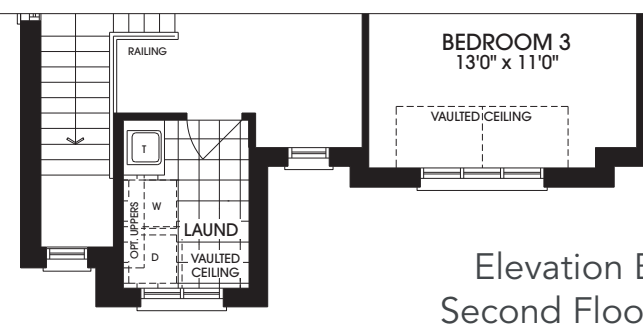

The Arthur

Elevation A | 2,520 SQ. FT. • Elevation B | 2,510 SQ. FT.

Elevation A

Elevation B

Elevation A
Ground Floor

Elevation A
Second Floor

Opt. Elevation A
Second Floor
with 5 Bedroom

Basement
Elevation A

Elevation B
Ground Floor

Elevation B
Second Floor

Opt. Elevation B
Second Floor
with 5 Bedroom

Basement
Elevation B