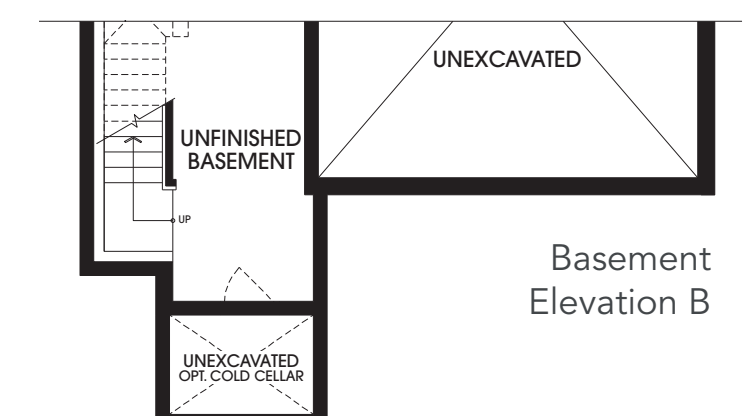

The Arthur

Elevation A | 2,520 SQ. FT. • Elevation B | 2,510 SQ. FT.

Elevation A

Elevation B

Elevation A
Ground Floor

Elevation A
Second Floor

Opt. Elevation A
Second Floor
with 5 Bedroom

Basement
Elevation A

Elevation B
Ground Floor

Elevation B
Second Floor

Opt. Elevation B
Second Floor
with 5 Bedroom

Basement
Elevation B