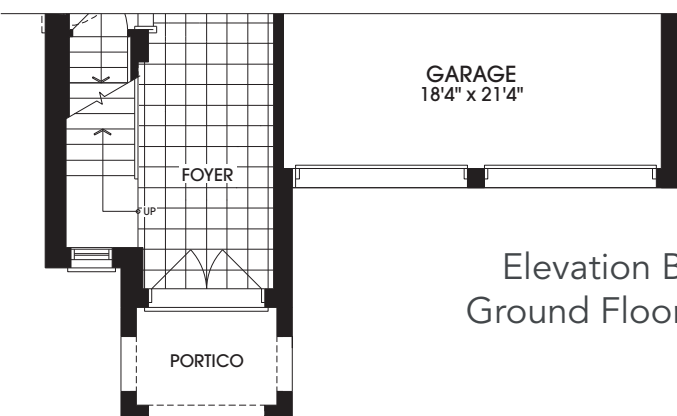

The Arthur

Elevation A | 2,520 SQ. FT. • Elevation B | 2,510 SQ. FT.

Elevation A

Elevation B

Elevation A
Ground Floor

Elevation A
Second Floor

Opt. Elevation A
Second Floor
with 5 Bedroom

Basement
Elevation A

Elevation B
Ground Floor

Elevation B
Second Floor

Opt. Elevation B
Second Floor
with 5 Bedroom

Basement
Elevation B