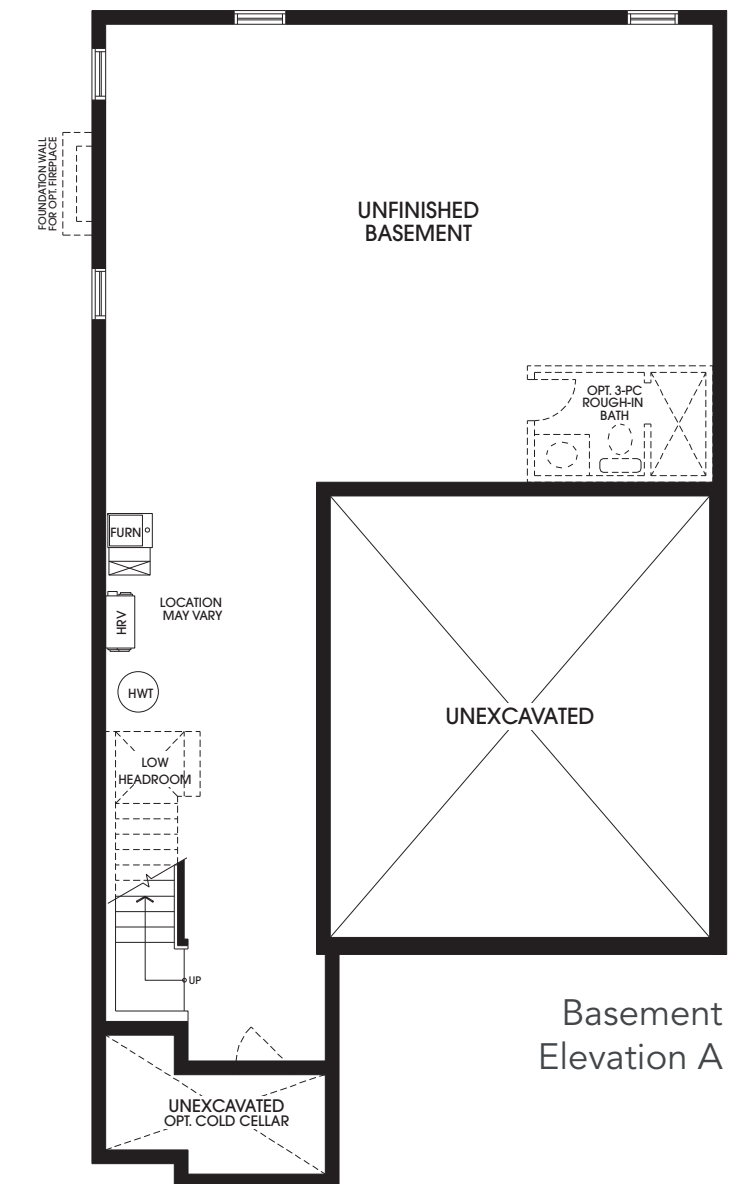

The Arthur

Elevation A | 2,520 SQ. FT. • Elevation B | 2,510 SQ. FT.

Elevation A

Elevation B

Elevation A
Ground Floor

Elevation A
Second Floor

Opt. Elevation A
Second Floor
with 5 Bedroom

Basement
Elevation A

Elevation B
Ground Floor

Elevation B
Second Floor

Opt. Elevation B
Second Floor
with 5 Bedroom

Basement
Elevation B