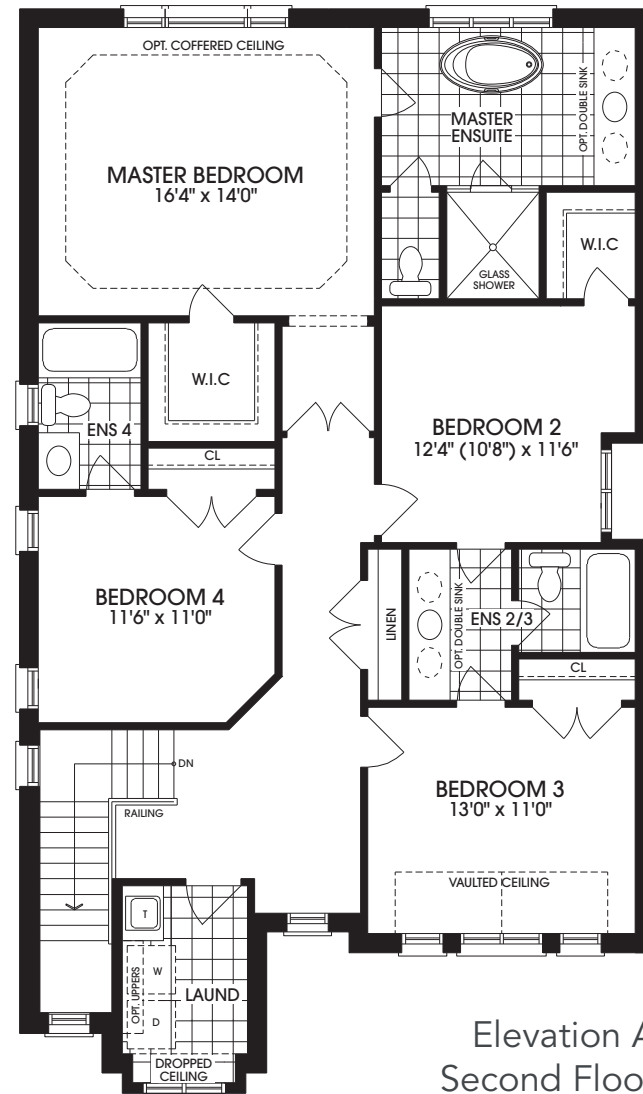

The Arthur

Elevation A | 2,520 SQ. FT. • Elevation B | 2,510 SQ. FT.

Elevation A

Elevation B

Elevation A
Ground Floor

Elevation A
Second Floor

Opt. Elevation A
Second Floor
with 5 Bedroom

Basement
Elevation A

Elevation B
Ground Floor

Elevation B
Second Floor

Opt. Elevation B
Second Floor
with 5 Bedroom

Basement
Elevation B