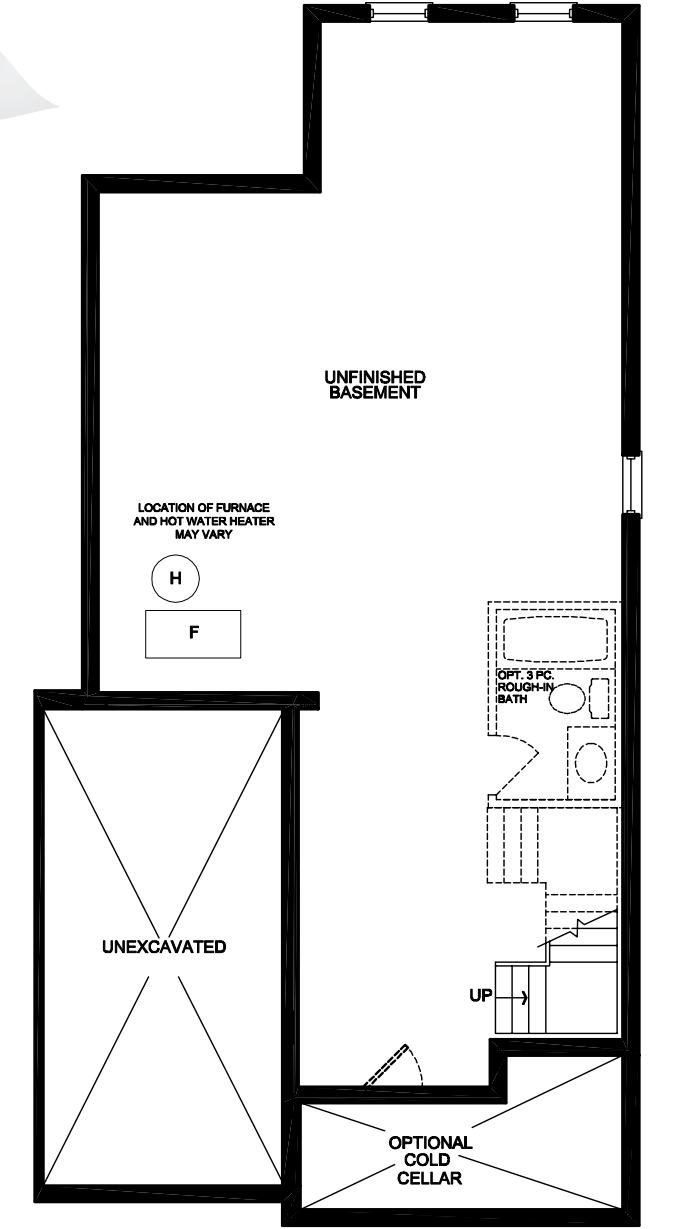

Elevation B

NORTHGLEN
CLARINGTON

The Parkland 1,840 sq. ft. www.esquirehomes.ca

Elevation A

NORTHGLEN
CLARINGTON

The Parkland 1,840 sq. ft. www.esquirehomes.ca

Elevation A

The Parkland 1,840 sq. ft. www.esquirehomes.ca

Elevation B

The Parkland 1,840 sq. ft. www.esquirehomes.ca

Ground floor

Second floor

All floor plans & renderings are artist's concept only. Size of rooms & square footage shown are approximate, subject to change and may not be drawn to scale. Above floor plans apply to elev. A of this model type. E & O.E.

Basement

Semi-link