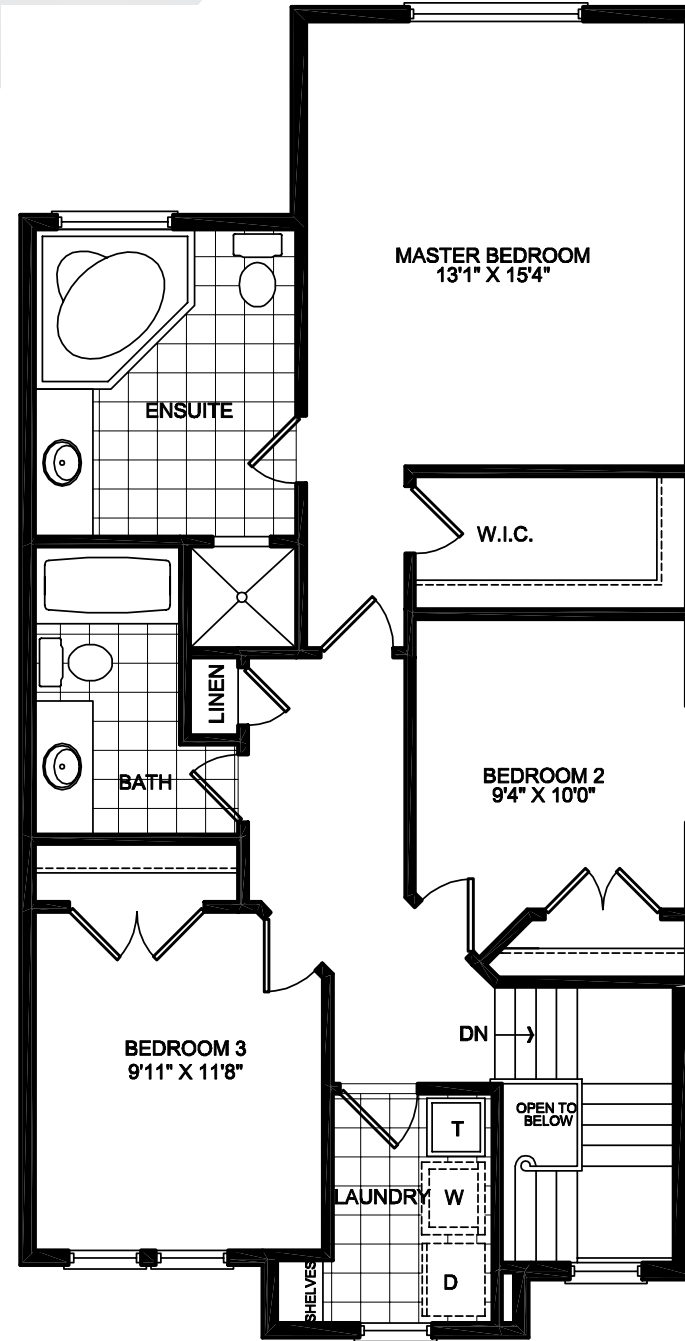

Elevation B

NORTHGLEN
CLARINGTON

The Parkland 1,840 sq. ft. www.esquirehomes.ca

Elevation A

NORTHGLEN
CLARINGTON

The Parkland 1,840 sq. ft. www.esquirehomes.ca

Elevation A

The Parkland 1,840 sq. ft. www.esquirehomes.ca

Elevation B

The Parkland 1,840 sq. ft. www.esquirehomes.ca

Ground floor

Second floor

All floor plans & renderings are artist's concept only. Size of rooms & square footage shown are approximate, subject to change and may not be drawn to scale. Above floor plans apply to elev. A of this model type. E & O.E.

Basement

Semi-link