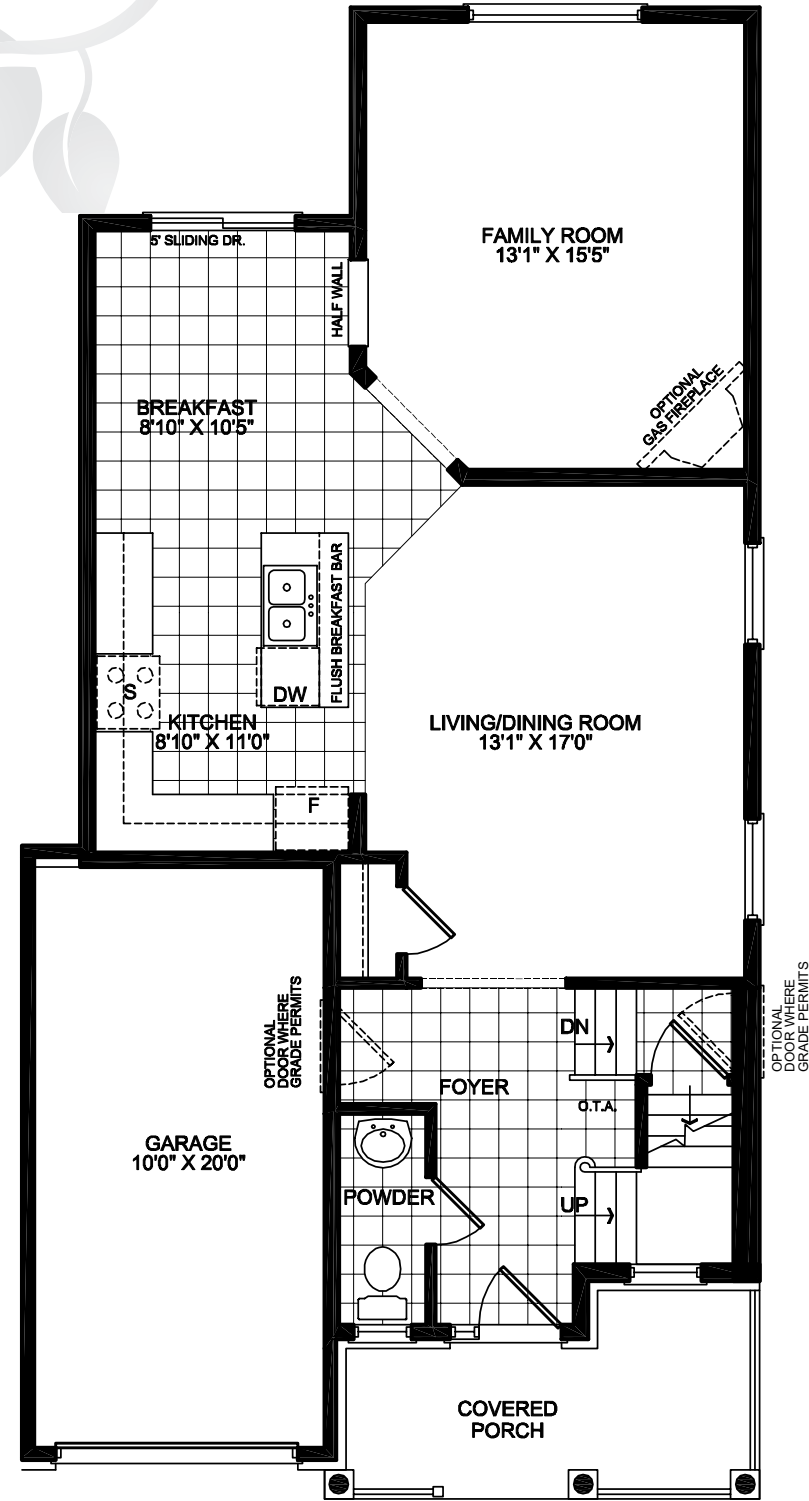

Elevation B

NORTHGLEN
CLARINGTON

The Parkland 1,840 sq. ft. www.esquirehomes.ca

Elevation A

NORTHGLEN
CLARINGTON

The Parkland 1,840 sq. ft. www.esquirehomes.ca

Elevation A

The Parkland 1,840 sq. ft. www.esquirehomes.ca

Elevation B

The Parkland 1,840 sq. ft. www.esquirehomes.ca

Ground floor

Second floor

All floor plans & renderings are artist's concept only. Size of rooms & square footage shown are approximate, subject to change and may not be drawn to scale. Above floor plans apply to elev. A of this model type. E & O.E.

Basement

Semi-link