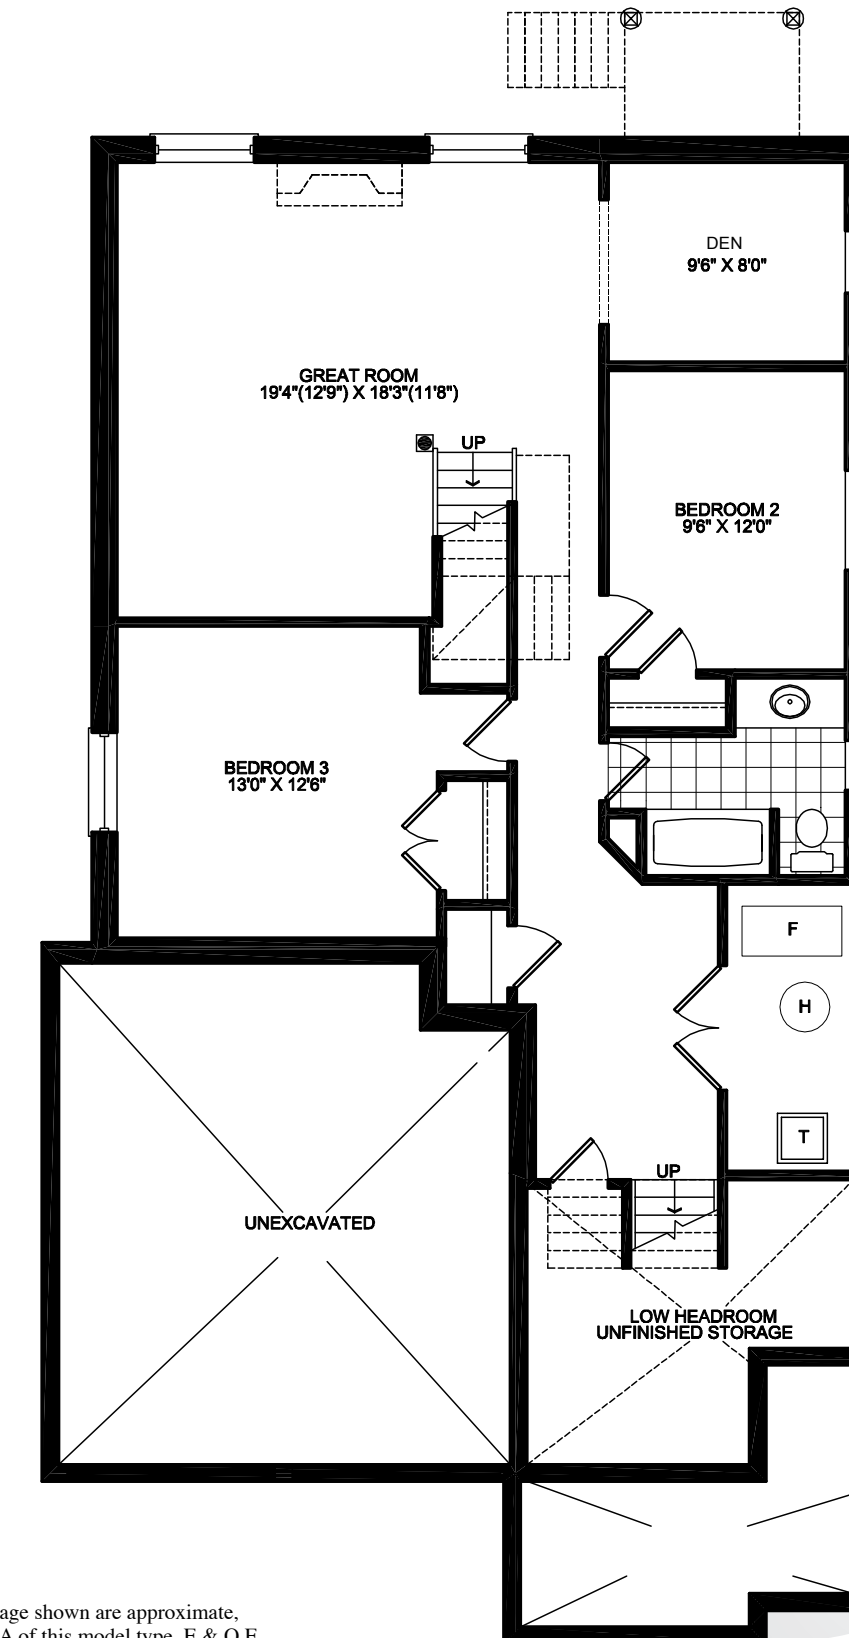

Elevation B

NORTHGLEN
CLARINGTON

The Queensbridge

2,410 sq. ft.

www.esquirehomes.ca

building futures

Elevation A

NORTHGLEN
CLARINGTON

The Queensbridge

2,410 sq. ft.

www.esquirehomes.ca

building futures

Elevation A

The Queensbridge 2,410 sq. ft. www.esquirehomes.ca

Elevation B

The Queensbridge 2,410 sq. ft. www.esquirehomes.ca

Ground floor

Lower Level

40 ft

All floor plans & renderings are artist's concept only. Size of rooms & square footage shown are approximate, subject to change and may not be drawn to scale. Above floor plans apply to elev. A of this model type. E & O.E.