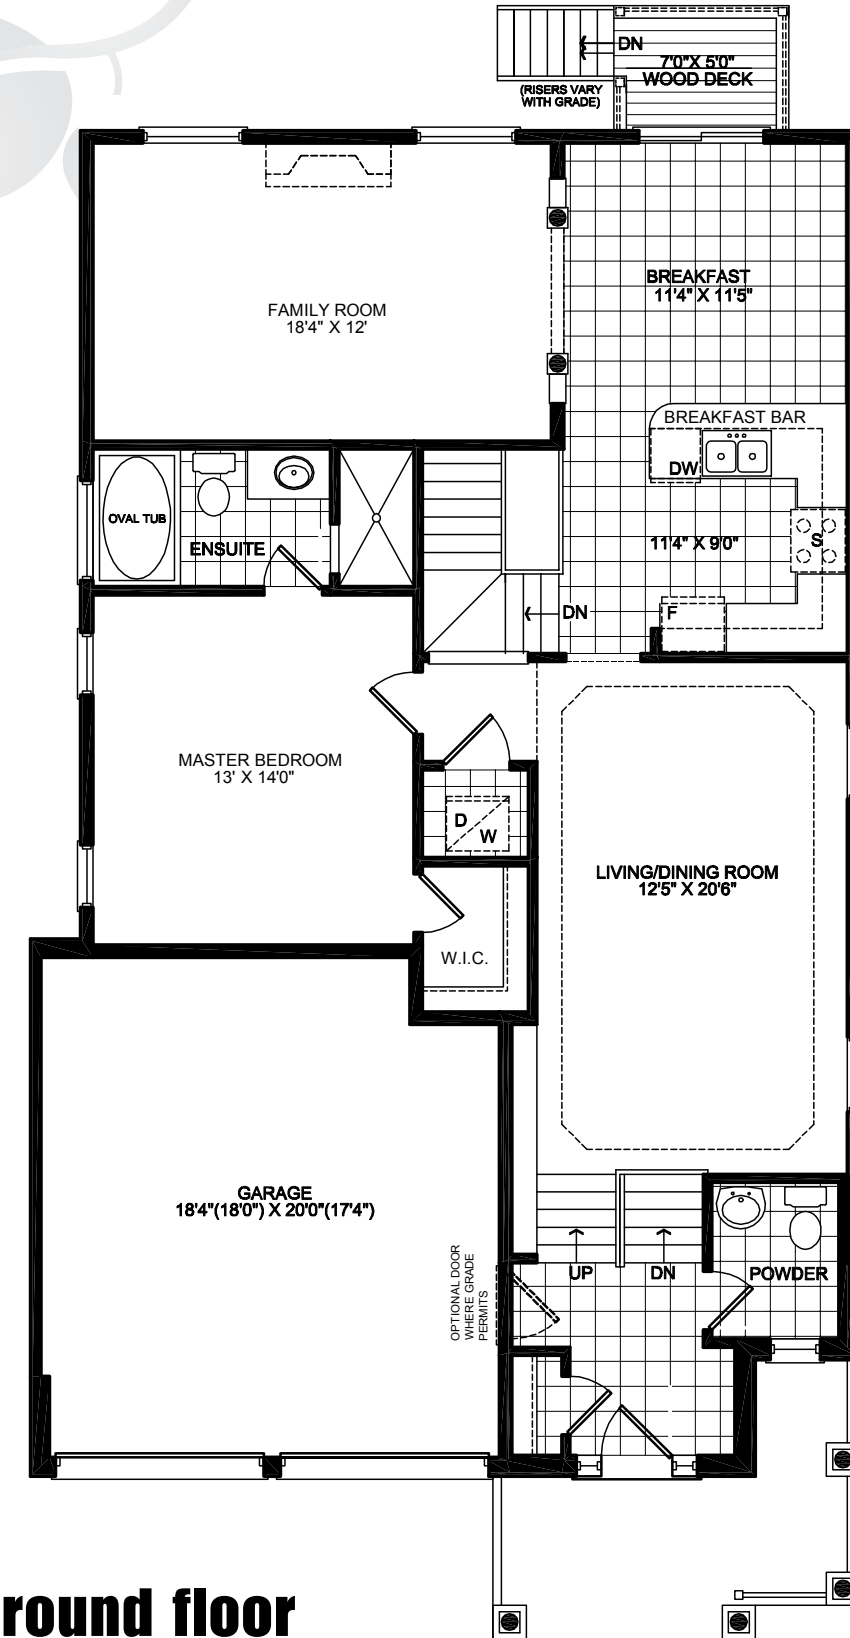

Elevation B

NORTHGLEN
CLARINGTON

The Queensbridge

2,410 sq. ft.

www.esquirehomes.ca

building futures

Elevation A

NORTHGLEN
CLARINGTON

The Queensbridge

2,410 sq. ft.

www.esquirehomes.ca

building futures

Elevation A

The Queensbridge 2,410 sq. ft. www.esquirehomes.ca

Elevation B

The Queensbridge 2,410 sq. ft. www.esquirehomes.ca

Ground floor

Lower Level

40 ft

All floor plans & renderings are artist's concept only. Size of rooms & square footage shown are approximate, subject to change and may not be drawn to scale. Above floor plans apply to elev. A of this model type. E & O.E.