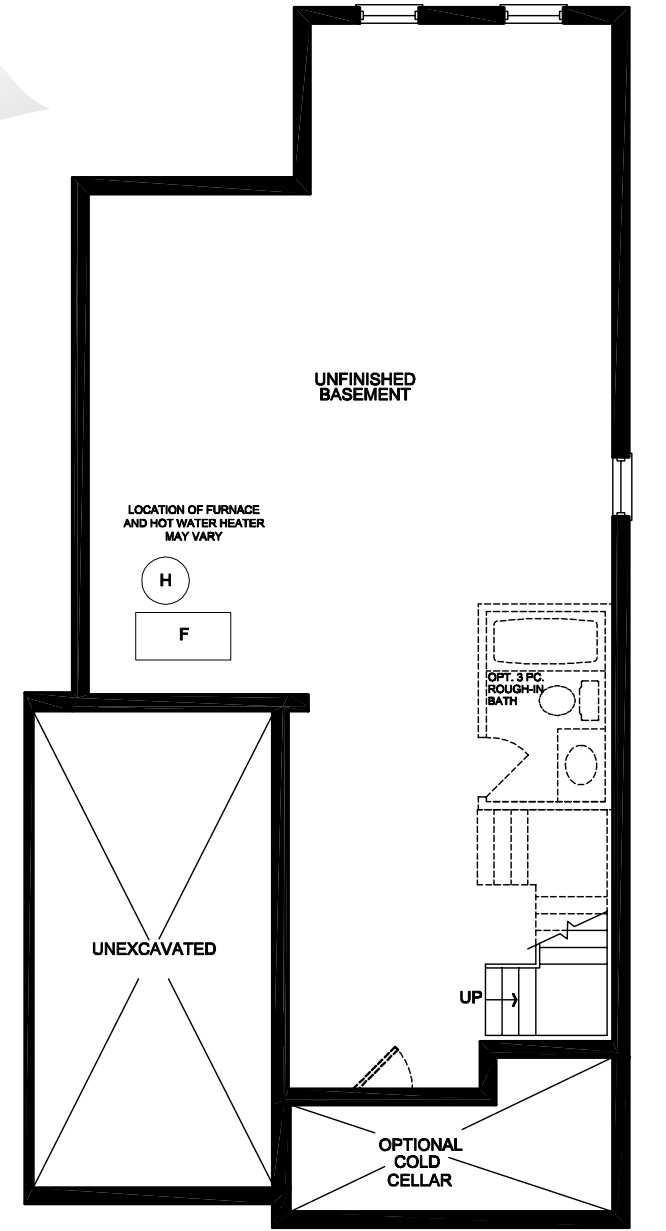

Elevation B

NORTHGLEN
CLARINGTON

The Parkland 1,840 sq. ft. www.esquirehomes.ca

Elevation A

NORTHGLEN
CLARINGTON

The Parkland 1,840 sq. ft. www.esquirehomes.ca

Elevation A

The Parkland 1,840 sq. ft. www.esquirehomes.ca

Elevation B

The Parkland 1,840 sq. ft. www.esquirehomes.ca

Ground floor

Second floor

All floor plans & renderings are artist's concept only. Size of rooms & square footage shown are approximate, subject to change and may not be drawn to scale. Above floor plans apply to elev. A of this model type. E & O.E.

Basement

Semi-link