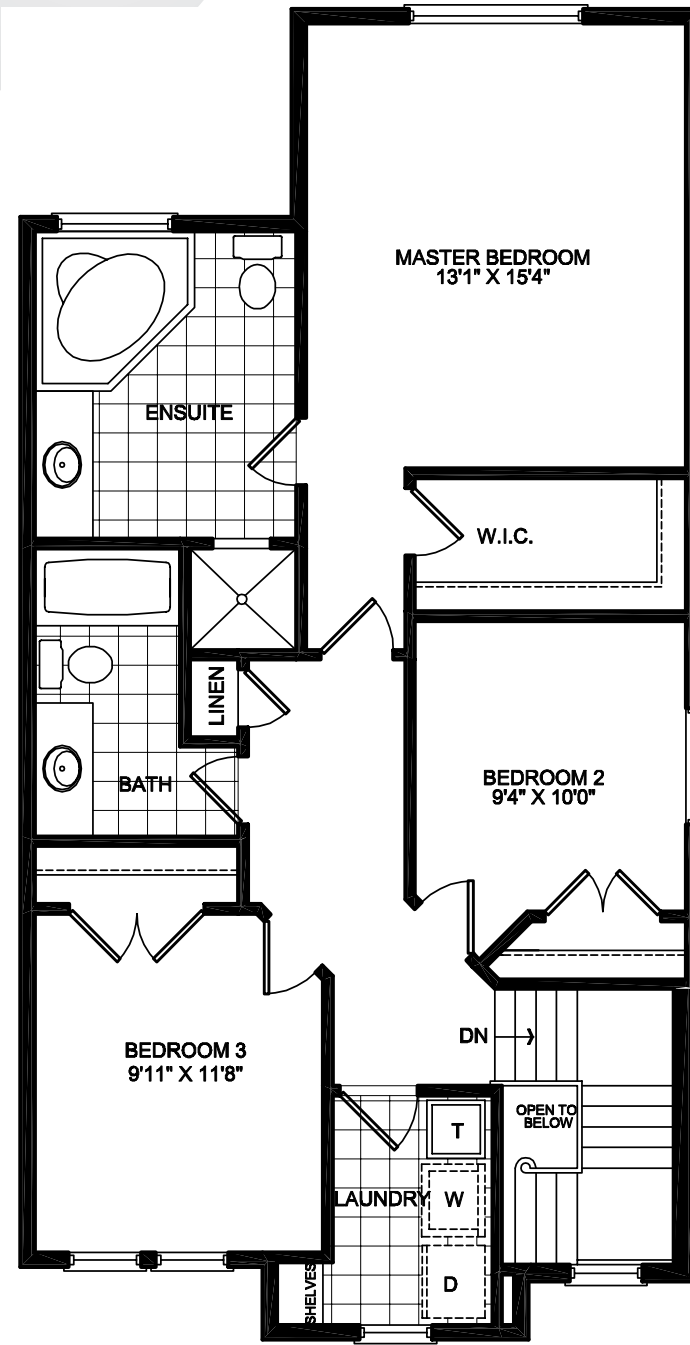

Elevation B

NORTHGLEN
CLARINGTON

The Parkland 1,840 sq. ft. www.esquirehomes.ca

Elevation A

NORTHGLEN
CLARINGTON

The Parkland 1,840 sq. ft. www.esquirehomes.ca

Elevation A

The Parkland 1,840 sq. ft. www.esquirehomes.ca

Elevation B

The Parkland 1,840 sq. ft. www.esquirehomes.ca

Ground floor

Second floor

All floor plans & renderings are artist's concept only. Size of rooms & square footage shown are approximate, subject to change and may not be drawn to scale. Above floor plans apply to elev. A of this model type. E & O.E.

Basement

Semi-link