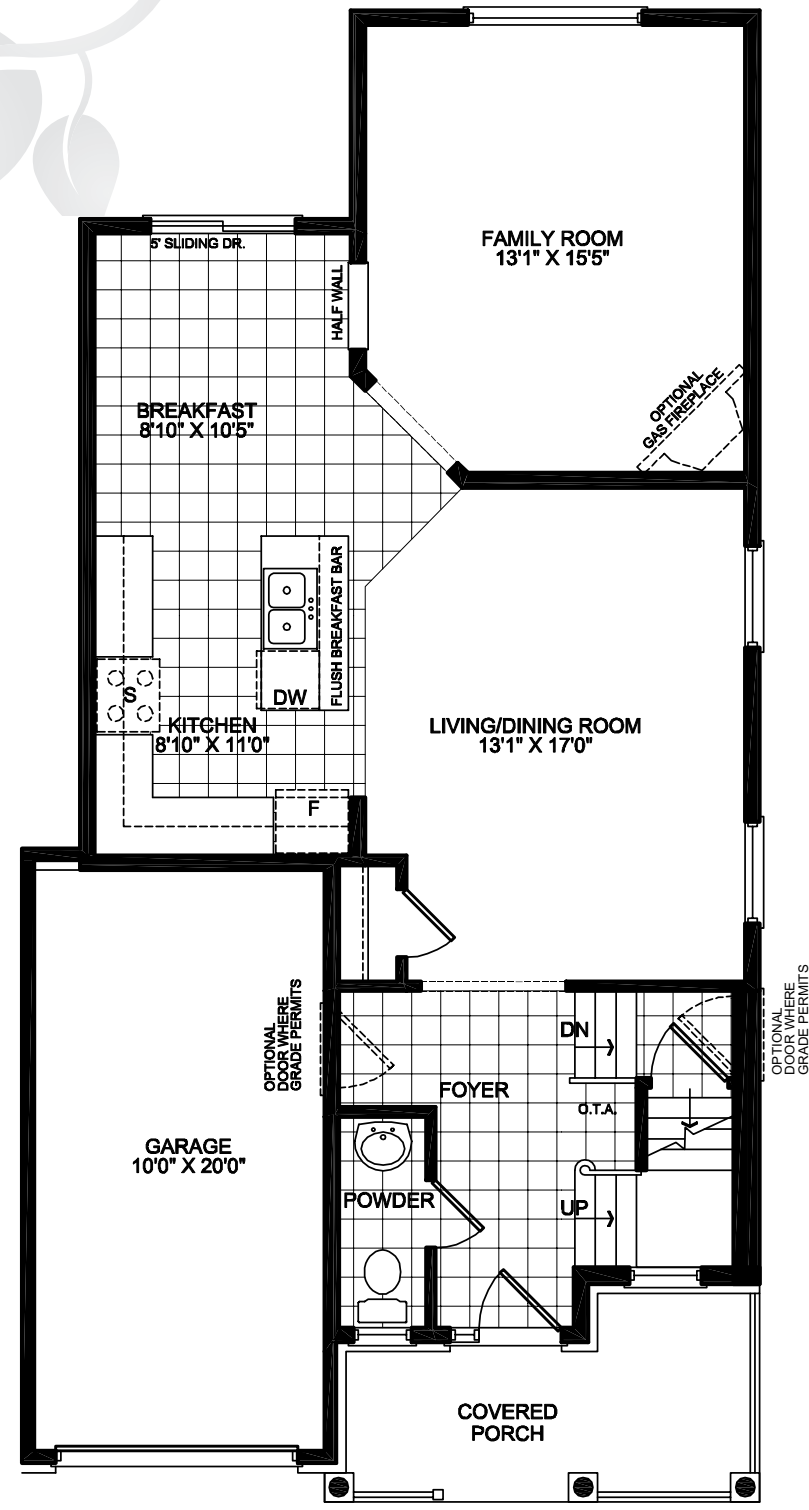

Elevation B

NORTHGLEN
CLARINGTON

The Parkland 1,840 sq. ft. www.esquirehomes.ca

Elevation A

NORTHGLEN
CLARINGTON

The Parkland 1,840 sq. ft. www.esquirehomes.ca

Elevation A

The Parkland 1,840 sq. ft. www.esquirehomes.ca

Elevation B

The Parkland 1,840 sq. ft. www.esquirehomes.ca

Ground floor

Second floor

All floor plans & renderings are artist's concept only. Size of rooms & square footage shown are approximate, subject to change and may not be drawn to scale. Above floor plans apply to elev. A of this model type. E & O.E.

Basement

Semi-link